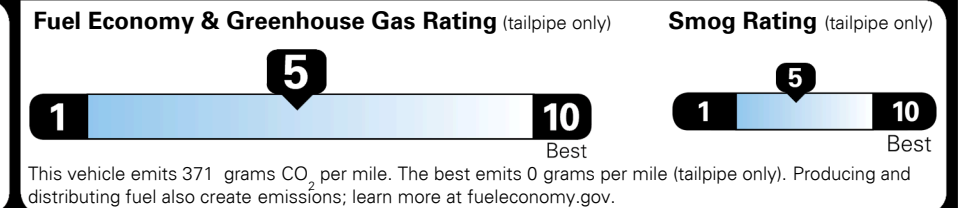

## EPA DOT Fuel Economy and Environment

Gasoline Vehicle

You spend  
**\$1,000**  
 more in fuel costs  
 over 5 years  
 compared to the  
 average new vehicle.

Annual fuel cost  
**\$1,600**

Actual results will vary for many reasons, including driving conditions and how you drive and maintain your vehicle. The average new vehicle gets 27 MPG and costs \$7,000 to fuel over 5 years. Cost estimates are based on 15,000 miles per year at \$ 2.55 per gallon. MPGe is miles per gasoline gallon equivalent. Vehicle emissions are a significant cause of climate change and smog.