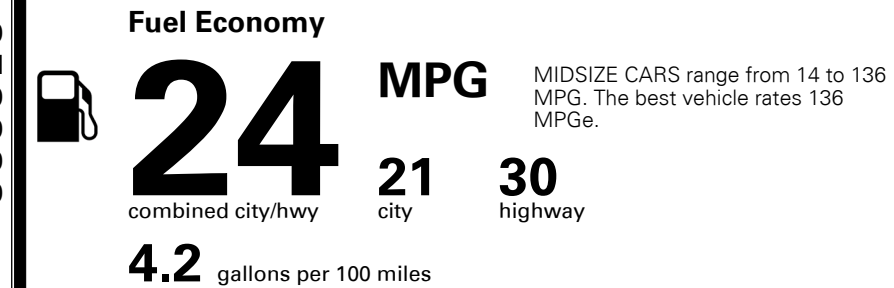

## EPA DOT Fuel Economy and Environment

Gasoline Vehicle

You spend  
**\$1,000**  
 more in fuel costs  
 over 5 years  
 compared to the  
 average new vehicle.

Annual fuel cost  
**\$1,600**

Actual results will vary for many reasons, including driving conditions and how you drive and maintain your vehicle. The average new vehicle gets 27 MPG and costs \$7,000 to fuel over 5 years. Cost estimates are based on 15,000 miles per year at \$ 2.55 per gallon. MPGe is miles per gasoline gallon equivalent. Vehicle emissions are a significant cause of climate change and smog.