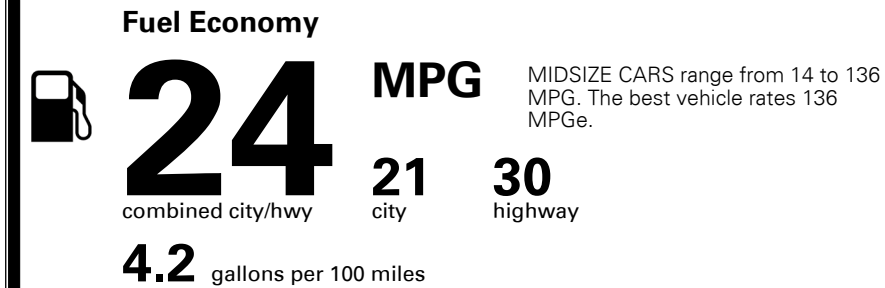

EXTERIOR
LED Headlights w/ High Beam Assist & Low Beam Assist-Dynamic
LED Fog Lights, LED Tail Lights, LED DRL
Panoramic Sunroof w/ Power Sunshade

WARRANTY
10 Year/100,000 Mile Limited Powertrain Warranty
5 Year/60,000 Mile Limited Basic Warranty
5 Year/60,000 Mile Roadside Assistance
*Ask dealer for details

MANUFACTURER'S SUGGESTED RETAIL PRICE ▶

ADDITIONAL INSTALLED EQUIPMENT:
(In addition to or in place of standard features)
SX Red Color Package
- Red Two-Tone Leather Seats
Cargo Mat
Carpeted Floor Mats
Cargo Net
Mud Guards

Included $31,900.00
Included $95.00
Included $50.00
Included $100.00

MSRP INCLUDING OPTIONS $32,145.00
INLAND FREIGHT AND HANDLING $920.00
TOTAL MANUFACTURER'S SUGGESTED RETAIL PRICE ▶ $33,065.00

EPA DOT Fuel Economy and Environment

Gasoline Vehicle

You spend $1,000 more in fuel costs over 5 years compared to the average new vehicle.

Annual fuel cost $1,600