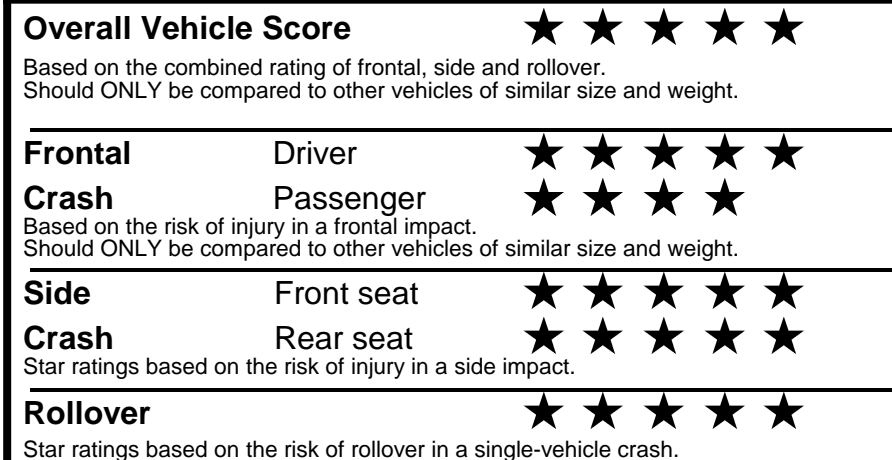

fueleconomy.gov

Calculate personalized estimates and compare vehicles

GOVERNMENT 5-STAR SAFETY RATINGS

Star ratings range from 1 to 5 stars (★★★★★) with 5 being the highest. Source: National Highway Traffic Safety Administration (NHTSA). www.safercar.gov or 1-888-327-4236