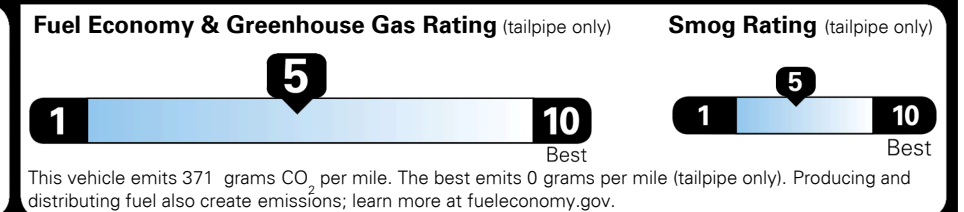

Included \$31,900.00
 Included \$95.00
 Included \$50.00
 Included \$100.00

MSRP INCLUDING OPTIONS \$32,145.00
 INLAND FREIGHT AND HANDLING \$920.00
TOTAL MANUFACTURER'S SUGGESTED RETAIL PRICE ▶ \$33,065.00

EPA DOT Fuel Economy and Environment

Gasoline Vehicle

You spend \$1,000 more in fuel costs over 5 years compared to the average new vehicle.

Annual fuel cost \$1,600

Actual results will vary for many reasons, including driving conditions and how you drive and maintain your vehicle. The average new vehicle gets 27 MPG and costs \$7,000 to fuel over 5 years. Cost estimates are based on 15,000 miles per year at \$ 2.55 per gallon. MPGe is miles per gasoline gallon equivalent. Vehicle emissions are a significant cause of climate change and smog.