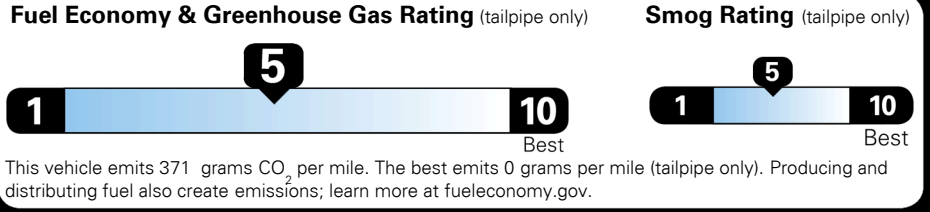

Actual results will vary for many reasons, including driving conditions and how you drive and maintain your vehicle. The average new vehicle gets 27 MPG and costs $7,500 to fuel over 5 years. Cost estimates are based on 15,000 miles per year at $ 2.70 per gallon. MPGe is miles per gasoline gallon equivalent. Vehicle emissions are a significant cause of climate change and smog.

fueleconomy.gov

Calculate personalized estimates and compare vehicles

GOVERNMENT 5-STAR SAFETY RATINGS

Overall Vehicle Score		★★★★★
Based on the combined rating of frontal, side and rollover. Should ONLY be compared to other vehicles of similar size and weight.		
Frontal Crash	Driver Passenger	★★★★★
Based on the risk of injury in a frontal impact. Should ONLY be compared to other vehicles of similar size and weight.		
Side Crash	Front seat Rear seat	★★★★★
Star ratings based on the risk of injury in a side impact.		
Rollover		★★★★★
Star ratings based on the risk of rollover in a single-vehicle crash.		

Star ratings range from 1 to 5 stars (★★★★★) with 5 being the highest. Source: National Highway Traffic Safety Administration (NHTSA). www.safercar.gov or 1-888-327-4236

PARTS CONTENT INFORMATION

FOR VEHICLES IN THIS CAR LINE U.S./CANADIAN PARTS CONTENT: 50 %
MAJOR SOURCES OF FOREIGN PARTS: KOREA: 50%
NOTE: PARTS CONTENT DOES NOT INCLUDE FINAL ASSEMBLY, DISTRIBUTION, OR OTHER NON-PARTS COSTS.

FOR THIS VEHICLE FINAL ASSEMBLY POINT: WEST POINT, GA, USA

COUNTRY OF ORIGIN ENGINE: USA
TRANSMISSION: USA

Manufacturer's suggested retail price includes Manufacturer's recommended pre-delivery service. License and title fees, state and local taxes and other dealer installed options and accessories are not included in the manufacturer's suggested retail price.