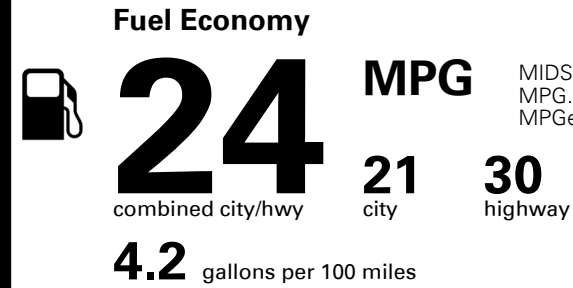

\$135.00
\$115.00

MSRP INCLUDING OPTIONS

\$ 32,240.00

INLAND FREIGHT AND HANDLING

\$ 925.00

TOTAL MANUFACTURER'S SUGGESTED RETAIL PRICE

\$ 33,165.00

TOTAL ADDITIONAL WEIGHT: 9.7

EPA DOT Fuel Economy and Environment

Gasoline Vehicle

MIDSIZE CARS range from 12 to 136 MPG. The best vehicle rates 136 MPGe.

You spend **\$1,000** more in fuel costs over 5 years compared to the average new vehicle.