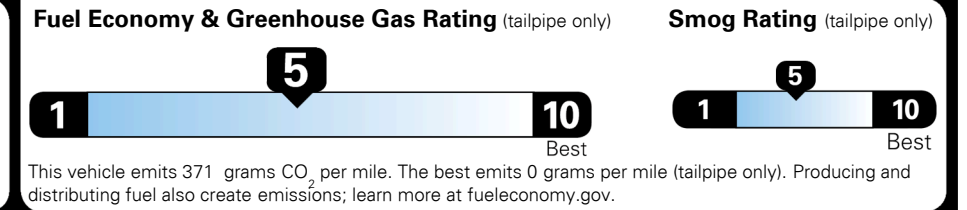

TOTAL MANUFACTURER'S SUGGESTED RETAIL PRICE ▶ \$ 33,540.00

TOTAL ADDITIONAL WEIGHT: 7.6

#1 MASS MARKET BRAND IN J.D. POWER INITIAL QUALITY, 5 YEARS IN A ROW.

GIVE IT EVERYTHING KIA

For J.D. Power 2019 award information, go to jdpower.com/awards for more details.

EPA DOT Fuel Economy and Environment

Gasoline Vehicle

You spend \$1,000 more in fuel costs over 5 years
 compared to the average new vehicle.

Annual fuel cost \$1,700

Actual results will vary for many reasons, including driving conditions and how you drive and maintain your vehicle. The average new vehicle gets 27 MPG and costs \$7,500 to fuel over 5 years. Cost estimates are based on 15,000 miles per year at \$ 2.70 per gallon. MPGe is miles per gasoline gallon equivalent. Vehicle emissions are a significant cause of climate change and smog.