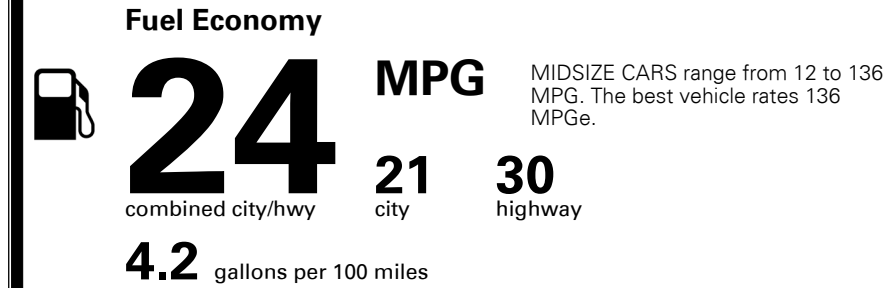

TOTAL MANUFACTURER'S SUGGESTED RETAIL PRICE ▶ \$ 33,540.00

TOTAL ADDITIONAL WEIGHT: 7.6

#1 MASS MARKET BRAND IN J.D. POWER INITIAL QUALITY, 5 YEARS IN A ROW.

GIVE IT EVERYTHING KIA

For J.D. Power 2019 award information, go to jdpower.com/awards for more details.

EPA DOT Fuel Economy and Environment

Gasoline Vehicle

You spend \$1,000 more in fuel costs over 5 years
 compared to the average new vehicle.

Annual fuel cost \$1,700

Actual results will vary for many reasons, including driving conditions and how you drive and maintain your vehicle. The average new vehicle gets 27 MPG and costs \$7,500 to fuel over 5 years. Cost estimates are based on 15,000 miles per year at \$ 2.70 per gallon. MPGe is miles per gasoline gallon equivalent. Vehicle emissions are a significant cause of climate change and smog.