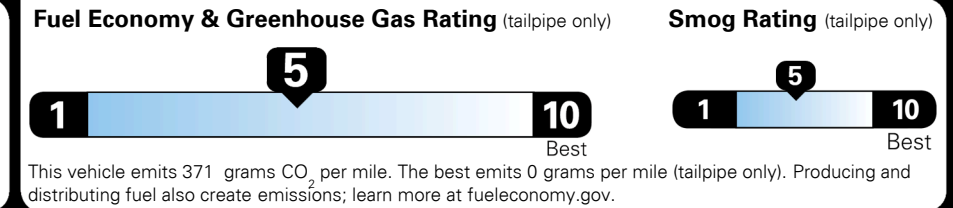

Actual results will vary for many reasons, including driving conditions and how you drive and maintain your vehicle. The average new vehicle gets 27 MPG and costs $7,500 to fuel over 5 years. Cost estimates are based on 15,000 miles per year at $ 2.70 per gallon. MPGe is miles per gasoline gallon equivalent. Vehicle emissions are a significant cause of climate change and smog.

fuelconomy.gov

Calculate personalized estimates and compare vehicles

GOVERNMENT 5-STAR SAFETY RATINGS

Overall Vehicle Score ★★★★★

Based on the combined rating of frontal, side and rollover. Should ONLY be compared to other vehicles of similar size and weight.

Frontal Driver ★★★★★

Crash Passenger ★★★★★

Based on the risk of injury in a frontal impact. Should ONLY be compared to other vehicles of similar size and weight.

Side Front seat ★★★★★

Crash Rear seat ★★★★★

Star ratings based on the risk of injury in a side impact.

Rollover ★★★★★

Star ratings based on the risk of rollover in a single-vehicle crash.

Star ratings range from 1 to 5 stars (★★★★★) with 5 being the highest.

Source: National Highway Traffic Safety Administration (NHTSA).

www.safercar.gov or 1-888-327-4236

Manufacturer's suggested retail price includes Manufacturer's recommended pre-delivery service. License and title fees, state and local taxes and other dealer installed options and accessories are not included in the manufacturer's suggested retail price.

PARTS CONTENT INFORMATION

FOR VEHICLES IN THIS CAR LINE U.S./CANADIAN PARTS CONTENT: 50 %

MAJOR SOURCES OF FOREIGN PARTS: KOREA: 50%

NOTE: PARTS CONTENT DOES NOT INCLUDE FINAL ASSEMBLY, DISTRIBUTION, OR OTHER NON-PARTS COSTS.

FOR THIS VEHICLE FINAL ASSEMBLY POINT: WEST POINT, GA, USA

COUNTRY OF ORIGIN

ENGINE: USA

TRANSMISSION: USA