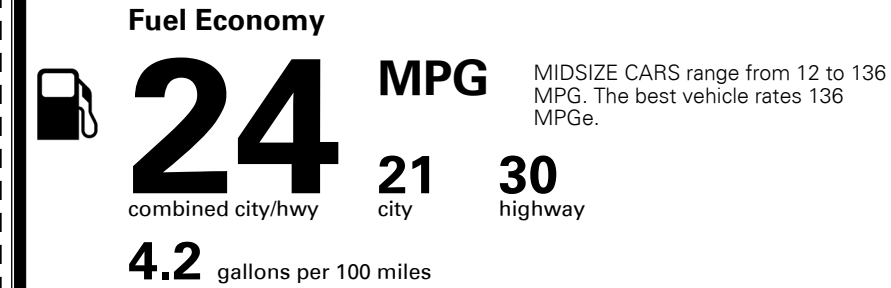

INLAND FREIGHT AND HANDLING \$ 925.00

TOTAL MANUFACTURER'S SUGGESTED RETAIL PRICE ▶ \$ 34,120.00

#1 MASS MARKET BRAND IN
 J.D. POWER INITIAL QUALITY,
 5 YEARS IN A ROW.

GIVE IT EVERYTHING **KIA**

For J.D. Power 2019 award information, go to jdpower.com/awards for more details.

EPA DOT Fuel Economy and Environment

Gasoline Vehicle

You spend
\$1,000
 more in fuel costs
 over 5 years
 compared to the
 average new vehicle.

Annual fuel cost
\$1,700

Actual results will vary for many reasons, including driving conditions and how you drive and maintain your vehicle. The average new vehicle gets 27 MPG and costs \$7,500 to fuel over 5 years. Cost estimates are based on 15,000 miles per year at \$ 2.70 per gallon. MPGe is miles per gasoline gallon equivalent. Vehicle emissions are a significant cause of climate change and smog.