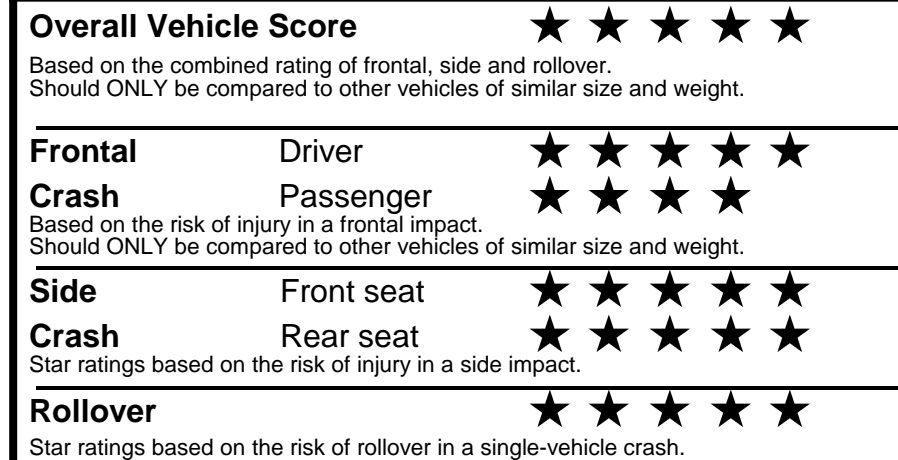

fueleconomy.gov

Calculate personalized estimates and compare vehicles

GOVERNMENT 5-STAR SAFETY RATINGS

Star ratings range from 1 to 5 stars (★★★★★) with 5 being the highest.
 Source: National Highway Traffic Safety Administration (NHTSA).
www.safercar.gov or 1-888-327-4236