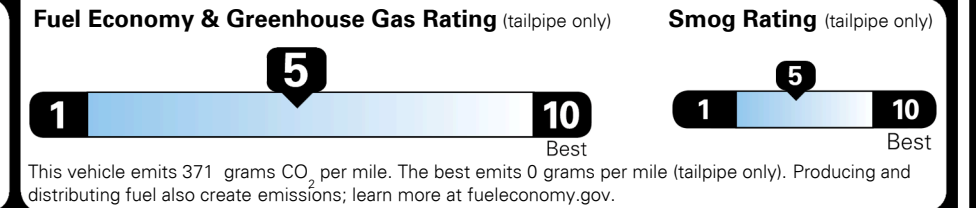

Included
 \$50.00
 Included

MSRP INCLUDING OPTIONS

\$ 36,335.00

INLAND FREIGHT AND HANDLING

\$ 925.00

TOTAL MANUFACTURER'S SUGGESTED RETAIL PRICE ▶

\$ 37,260.00

TOTAL ADDITIONAL WEIGHT: 8.8

EPA DOT Fuel Economy and Environment

Gasoline Vehicle

You spend
\$1,000
 more in fuel costs
 over 5 years
 compared to the
 average new vehicle.

Annual fuel cost
\$1,600

Actual results will vary for many reasons, including driving conditions and how you drive and maintain your vehicle. The average new vehicle gets 27 MPG and costs \$7,000 to fuel over 5 years. Cost estimates are based on 15,000 miles per year at \$ 2.55 per gallon. MPGe is miles per gasoline gallon equivalent. Vehicle emissions are a significant cause of climate change and smog.