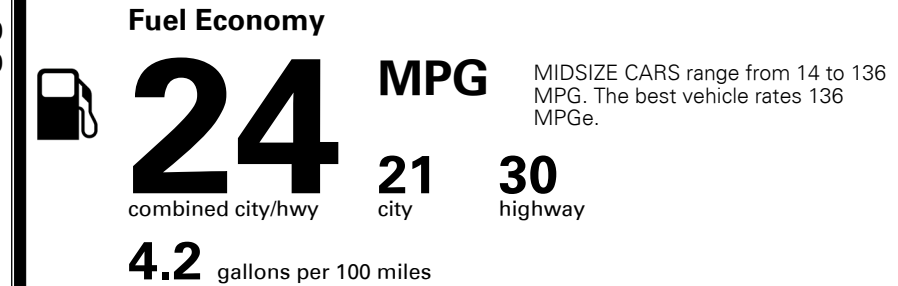

Included
 \$50.00
 Included

MSRP INCLUDING OPTIONS

\$ 36,335.00

INLAND FREIGHT AND HANDLING

\$ 925.00

TOTAL MANUFACTURER'S SUGGESTED RETAIL PRICE ▶

\$ 37,260.00

TOTAL ADDITIONAL WEIGHT: 8.8

EPA DOT Fuel Economy and Environment

Gasoline Vehicle

You spend
\$1,000
 more in fuel costs
 over 5 years
 compared to the
 average new vehicle.

Annual fuel cost
\$1,600

Actual results will vary for many reasons, including driving conditions and how you drive and maintain your vehicle. The average new vehicle gets 27 MPG and costs \$7,000 to fuel over 5 years. Cost estimates are based on 15,000 miles per year at \$ 2.55 per gallon. MPGe is miles per gasoline gallon equivalent. Vehicle emissions are a significant cause of climate change and smog.