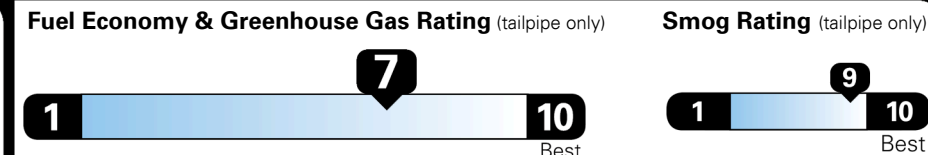

This vehicle emits 316 grams CO₂ per mile. The best emits 0 grams per mile (tailpipe only). Producing and distributing fuel also create emissions; learn more at fueleconomy.gov.

Actual results will vary for many reasons, including driving conditions and how you drive and maintain your vehicle. The average new vehicle gets 25 MPG and costs $9,000 to fuel over 5 years. Cost estimates are based on 15,000 miles per year at $ 3.00 per gallon. MPGe is miles per gasoline gallon equivalent. Vehicle emissions are a significant cause of climate change and smog.

fueleconomy.gov

Calculate personalized estimates and compare vehicles

GOVERNMENT 5-STAR SAFETY RATINGS

Overall Vehicle Score ★ ★ ★ ★ ★

Based on the combined rating of frontal, side and rollover. Should ONLY be compared to other vehicles of similar size and weight.

Frontal Driver ★ ★ ★ ★ ★

Crash Passenger ★ ★ ★ ★ ★

Based on the risk of injury in a frontal impact. Should ONLY be compared to other vehicles of similar size and weight.

Side Front seat ★ ★ ★ ★ ★

Crash Rear seat ★ ★ ★ ★ ★

Star ratings based on the risk of injury in a side impact.

Rollover ★ ★ ★ ★ ★

Star ratings based on the risk of rollover in a single-vehicle crash.

Star ratings range from 1 to 5 stars (★★★★★) with 5 being the highest.

Source: National Highway Traffic Safety Administration (NHTSA).

www.safercar.gov or 1-888-327-4236

Manufacturer's suggested retail price includes Manufacturer's recommended pre-delivery service. License and title fees, state and local taxes and other dealer installed options and accessories are not included in the manufacturer's suggested retail price.

PARTS CONTENT INFORMATION

FOR VEHICLES IN THIS CAR LINE U.S./CANADIAN PARTS CONTENT: 57 %

MAJOR SOURCES OF FOREIGN PARTS: KOREA: 43%

NOTE: PARTS CONTENT DOES NOT INCLUDE FINAL ASSEMBLY, DISTRIBUTION, OR OTHER NON-PARTS COSTS.

FOR THIS VEHICLE FINAL ASSEMBLY POINT:

USA

COUNTRY OF ORIGIN

ENGINE: USA

TRANSMISSION: USA