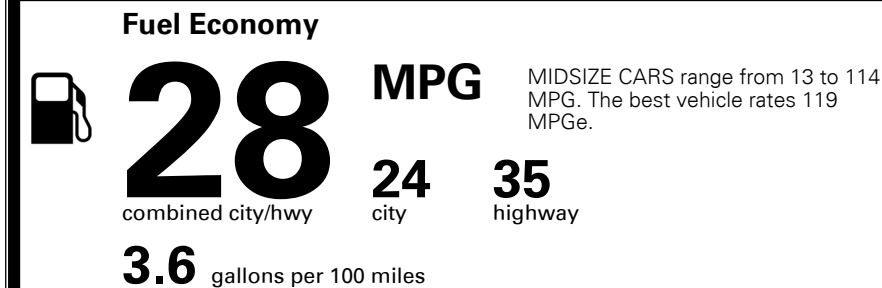

Included

MSRP INCLUDING OPTIONS

\$ 29,085.00

INLAND FREIGHT AND HANDLING

\$ 850.00

TOTAL MANUFACTURER'S SUGGESTED RETAIL PRICE ▶

\$ 29,935.00

TOTAL ADDITIONAL WEIGHT: 7.3

EPA DOT Fuel Economy and Environment

Gasoline Vehicle

You save \$1,000
 in fuel costs over 5 years compared to the average new vehicle.

Annual fuel cost \$1,600

This vehicle emits 316 grams CO₂ per mile. The best emits 0 grams per mile (tailpipe only). Producing and distributing fuel also create emissions; learn more at fueleconomy.gov.