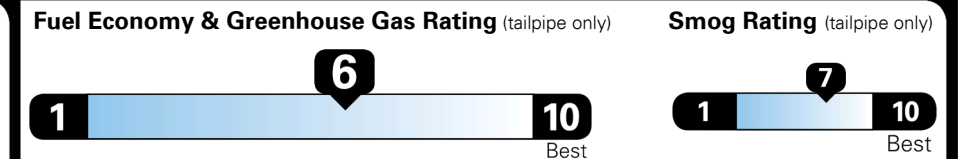

EPA DOT Fuel Economy and Environment

Gasoline Vehicle

Fuel Economy

28 MPG combined city/hwy
24 MPG city
34 MPG highway

3.6 gallons per 100 miles

MIDSIZE CARS range from 14 to 136 MPG. The best vehicle rates 136 MPGe.

You save $250
in fuel costs over 5 years compared to the average new vehicle.

Annual fuel cost $1,300