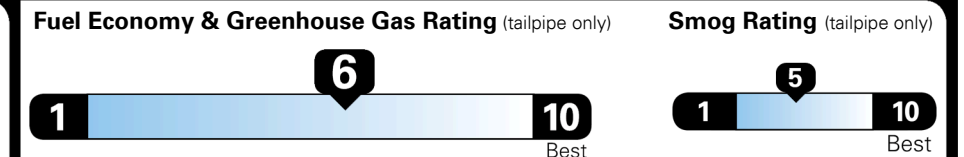

EPA DOT Fuel Economy and Environment

Gasoline Vehicle

Fuel Economy

28 MPG
combined city/hwy

24 MPG
city

34 MPG
highway

3.6 gallons per 100 miles

MIDSIZE CARS range from 14 to 136 MPG. The best vehicle rates 136 MPGe.

You save $250
in fuel costs over 5 years compared to the average new vehicle.

Annual fuel cost $1,300