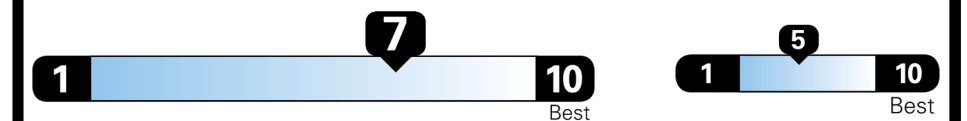

EPA DOT Fuel Economy and Environment

Gasoline Vehicle

Fuel Economy

31 MPG
combined city/hwy

27 MPG
city

37 MPG
highway

3.2 gallons per 100 miles

MIDSIZE CARS range from 12 to 136 MPG. The best vehicle rates 136 MPGe.

You save $1,000
in fuel costs over 5 years compared to the average new vehicle.

Annual fuel cost $1,300

Fuel Economy & Greenhouse Gas Rating (tailpipe only) **Smog Rating** (tailpipe only)