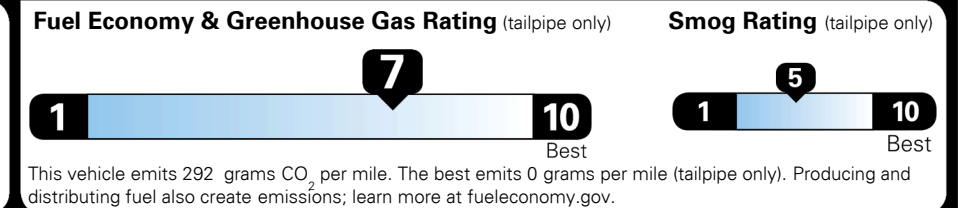

TOTAL ADDITIONAL WEIGHT: 16.1

EPA DOT Fuel Economy and Environment

Gasoline Vehicle

You save \$1,000
 in fuel costs over 5 years compared to the average new vehicle.

Annual fuel cost \$1,300

Actual results will vary for many reasons, including driving conditions and how you drive and maintain your vehicle. The average new vehicle gets 27 MPG and costs \$7,500 to fuel over 5 years. Cost estimates are based on 15,000 miles per year at \$ 2.70 per gallon. MPGe is miles per gasoline gallon equivalent. Vehicle emissions are a significant cause of climate change and smog.