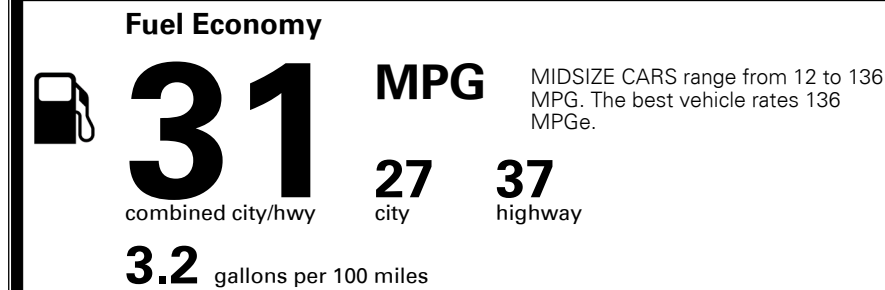

TOTAL ADDITIONAL WEIGHT: 16.1

EPA DOT Fuel Economy and Environment

Gasoline Vehicle

You save \$1,000
 in fuel costs over 5 years compared to the average new vehicle.

Annual fuel cost \$1,300

Actual results will vary for many reasons, including driving conditions and how you drive and maintain your vehicle. The average new vehicle gets 27 MPG and costs \$7,500 to fuel over 5 years. Cost estimates are based on 15,000 miles per year at \$ 2.70 per gallon. MPGe is miles per gasoline gallon equivalent. Vehicle emissions are a significant cause of climate change and smog.