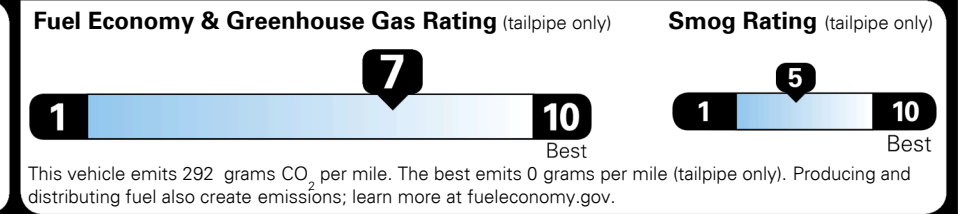

Actual results will vary for many reasons, including driving conditions and how you drive and maintain your vehicle. The average new vehicle gets 27 MPG and costs $7,500 to fuel over 5 years. Cost estimates are based on 15,000 miles per year at $ 2.70 per gallon. MPG is miles per gasoline gallon equivalent. Vehicle emissions are a significant cause of climate change and smog.

fueleconomy.gov

Calculate personalized estimates and compare vehicles

GOVERNMENT 5-STAR SAFETY RATINGS

Overall Vehicle Score ★ ★ ★ ★ ★
Based on the combined rating of frontal, side and rollover. Should ONLY be compared to other vehicles of similar size and weight.

Frontal Driver ★ ★ ★ ★ ★
Crash Passenger ★ ★ ★ ★ ★
Based on the risk of injury in a frontal impact. Should ONLY be compared to other vehicles of similar size and weight.

Side Front seat ★ ★ ★ ★ ★
Crash Rear seat ★ ★ ★ ★ ★
Star ratings based on the risk of injury in a side impact.

Rollover ★ ★ ★ ★ ★
Star ratings based on the risk of rollover in a single-vehicle crash.

Star ratings range from 1 to 5 stars (★★★★★) with 5 being the highest. Source: National Highway Traffic Safety Administration (NHTSA). www.safercar.gov or 1-888-327-4236

Manufacturer's suggested retail price includes Manufacturer's recommended pre-delivery service. License and title fees, state and local taxes and other dealer installed options and accessories are not included in the manufacturer's suggested retail price.

PARTS CONTENT INFORMATION

FOR VEHICLES IN THIS CAR LINE U.S./CANADIAN PARTS CONTENT: 45 %

MAJOR SOURCES OF FOREIGN PARTS: KOREA: 55%

NOTE: PARTS CONTENT DOES NOT INCLUDE FINAL ASSEMBLY, DISTRIBUTION, OR OTHER NON-PARTS COSTS.

FOR THIS VEHICLE FINAL ASSEMBLY POINT: WEST POINT, GA, USA

COUNTRY OF ORIGIN ENGINE: MEXICO
TRANSMISSION: KOREA