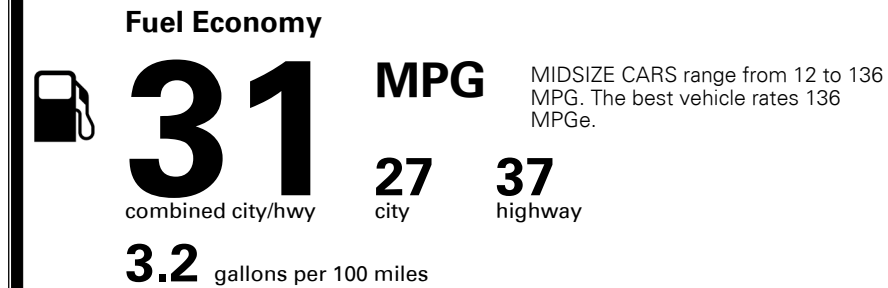

TOTAL MANUFACTURER'S SUGGESTED RETAIL PRICE ▶ \$ 28,640.00

TOTAL ADDITIONAL WEIGHT: 16.1

EPA DOT Fuel Economy and Environment

Gasoline Vehicle

You save **\$1,000** in fuel costs over 5 years compared to the average new vehicle.