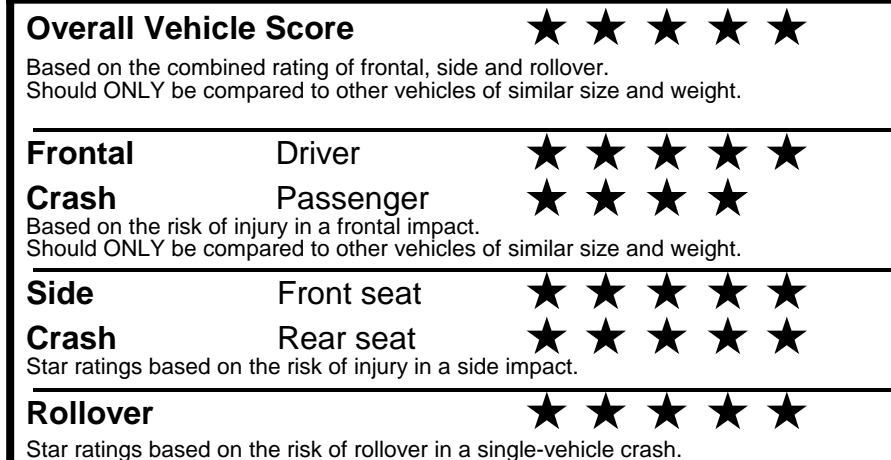

fueleconomy.gov

Calculate personalized estimates and compare vehicles

GOVERNMENT 5-STAR SAFETY RATINGS

Star ratings range from 1 to 5 stars (★★★★★) with 5 being the highest. Source: National Highway Traffic Safety Administration (NHTSA). www.safercar.gov or 1-888-327-4236