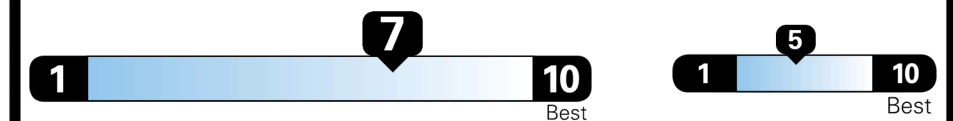

EPA DOT Fuel Economy and Environment

Gasoline Vehicle

Fuel Economy
31 MPG
combined city/hwy
27 city
37 highway
3.2 gallons per 100 miles

MIDSIZE CARS range from 12 to 136
MPG. The best vehicle rates 136
MPGe.

You save
$1,000
in fuel costs
over 5 years
compared to the
average new vehicle.

Annual fuel cost
$1,300

Fuel Economy & Greenhouse Gas Rating (tailpipe only) Smog Rating (tailpipe only)