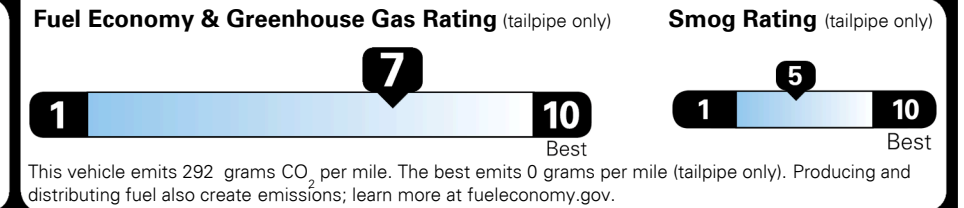

\$495.00
 \$135.00

MSRP INCLUDING OPTIONS

\$ 27,620.00

INLAND FREIGHT AND HANDLING

\$ 925.00

TOTAL MANUFACTURER'S SUGGESTED RETAIL PRICE ▶

\$ 28,545.00

TOTAL ADDITIONAL WEIGHT: 7.3

EPA DOT Fuel Economy and Environment

Gasoline Vehicle

You save
\$1,000
 in fuel costs
 over 5 years
 compared to the
 average new vehicle.

Annual fuel cost
\$1,300

Actual results will vary for many reasons, including driving conditions and how you drive and maintain your vehicle. The average new vehicle gets 27 MPG and costs \$7,500 to fuel over 5 years. Cost estimates are based on 15,000 miles per year at \$ 2.70 per gallon. MPGe is miles per gasoline gallon equivalent. Vehicle emissions are a significant cause of climate change and smog.