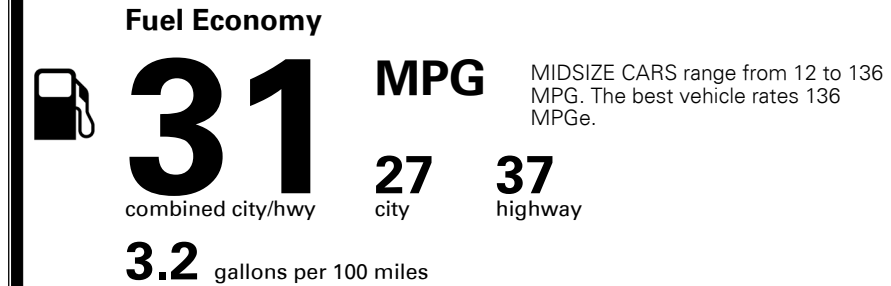

\$495.00
 \$135.00

MSRP INCLUDING OPTIONS

\$ 27,620.00

INLAND FREIGHT AND HANDLING

\$ 925.00

TOTAL MANUFACTURER'S SUGGESTED RETAIL PRICE ▶

\$ 28,545.00

TOTAL ADDITIONAL WEIGHT: 7.3

EPA DOT Fuel Economy and Environment

Gasoline Vehicle

You save
\$1,000
 in fuel costs
 over 5 years
 compared to the
 average new vehicle.

Annual fuel cost
\$1,300

Actual results will vary for many reasons, including driving conditions and how you drive and maintain your vehicle. The average new vehicle gets 27 MPG and costs \$7,500 to fuel over 5 years. Cost estimates are based on 15,000 miles per year at \$ 2.70 per gallon. MPGe is miles per gasoline gallon equivalent. Vehicle emissions are a significant cause of climate change and smog.