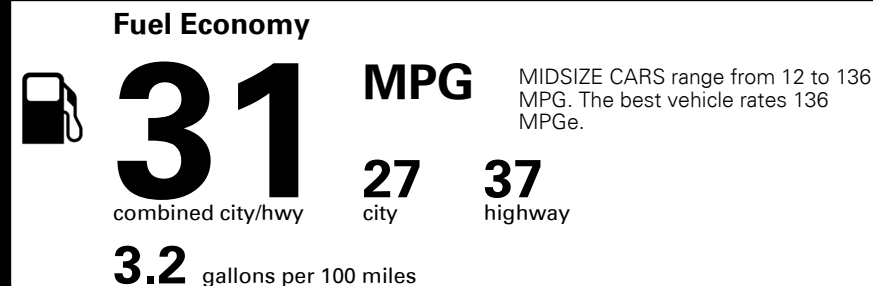

TOTAL MANUFACTURER'S SUGGESTED RETAIL PRICE ▶ \$ 28,160.00

#1 MASS MARKET BRAND IN J.D. POWER INITIAL QUALITY, 5 YEARS IN A ROW.

GIVE IT EVERYTHING KIA

For J.D. Power 2019 award information, go to jdpower.com/awards for more details.

EPA DOT Fuel Economy and Environment

Gasoline Vehicle

You save \$1,000
 in fuel costs over 5 years compared to the average new vehicle.

Annual fuel cost \$1,300

This vehicle emits 292 grams CO₂ per mile. The best emits 0 grams per mile (tailpipe only). Producing and distributing fuel also create emissions; learn more at fuelconomy.gov.