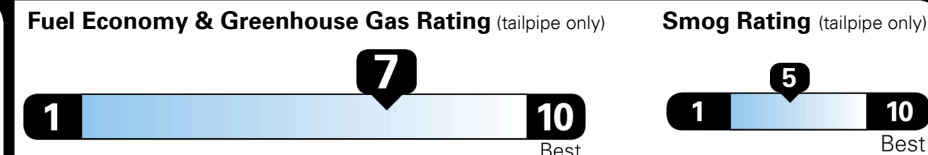

TOTAL MANUFACTURER'S SUGGESTED RETAIL PRICE ▶ \$ 28,160.00

#1 MASS MARKET BRAND IN J.D. POWER INITIAL QUALITY, 5 YEARS IN A ROW.

GIVE IT EVERYTHING KIA

For J.D. Power 2019 award information, go to jdpower.com/awards for more details.

EPA DOT Fuel Economy and Environment

Gasoline Vehicle

You save \$1,000
 in fuel costs over 5 years compared to the average new vehicle.

Annual fuel cost \$1,300

This vehicle emits 292 grams CO₂ per mile. The best emits 0 grams per mile (tailpipe only). Producing and distributing fuel also create emissions; learn more at fuelconomy.gov.