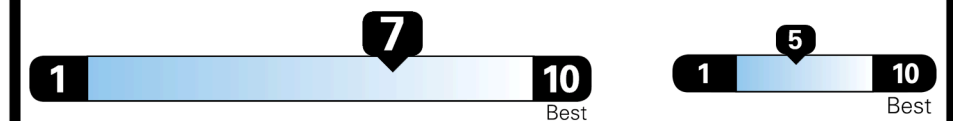

EPA DOT Fuel Economy and Environment

Gasoline Vehicle

Fuel Economy

31 MPG
combined city/hwy

27 MPG
city

37 MPG
highway

3.2 gallons per 100 miles

MIDSIZE CARS range from 12 to 136
MPG. The best vehicle rates 136
MPGe.

You save
$1,000
in fuel costs
over 5 years
compared to the
average new vehicle.

Annual fuel cost
$1,300

Fuel Economy & Greenhouse Gas Rating (tailpipe only) **Smog Rating** (tailpipe only)

This vehicle emits 292 grams CO₂ per mile. The best emits 0 grams per mile (tailpipe only). Producing and distributing fuel also create emissions; learn more at fuelconomy.gov.

Actual results will vary for many reasons, including driving conditions and how you drive and maintain your vehicle. The average new vehicle gets 27 MPG and costs $7,500 to fuel over 5 years. Cost estimates are based on 15,000 miles per year at $ 2.70 per gallon. MPGe is miles per gasoline gallon equivalent. Vehicle emissions are a significant cause of climate change and smog.

fuelconomy.gov

Calculate personalized estimates and compare vehicles

GOVERNMENT 5-STAR SAFETY RATINGS

Overall Vehicle Score ★ ★ ★ ★ ★

Based on the combined rating of frontal, side and rollover.
Should ONLY be compared to other vehicles of similar size and weight.

Frontal Driver ★ ★ ★ ★ ★

Crash Passenger ★ ★ ★ ★ ★

Based on the risk of injury in a frontal impact.
Should ONLY be compared to other vehicles of similar size and weight.

Side Front seat ★ ★ ★ ★ ★

Crash Rear seat ★ ★ ★ ★ ★

Star ratings based on the risk of injury in a side impact.

Rollover ★ ★ ★ ★ ★

Star ratings based on the risk of rollover in a single-vehicle crash.

Star ratings range from 1 to 5 stars (★★★★★) with 5 being the highest.

Source: National Highway Traffic Safety Administration (NHTSA).

www.safercar.gov or 1-888-327-4236

Manufacturer's suggested retail price includes Manufacturer's recommended pre-delivery service. License and title fees, state and local taxes and other dealer installed options and accessories are not included in the manufacturer's suggested retail price.

PARTS CONTENT INFORMATION

FOR VEHICLES IN THIS CAR LINE U.S./CANADIAN PARTS CONTENT: 45 %

MAJOR SOURCES OF FOREIGN PARTS: KOREA: 55%

NOTE: PARTS CONTENT DOES NOT INCLUDE FINAL ASSEMBLY, DISTRIBUTION, OR OTHER NON-PARTS COSTS.

FOR THIS VEHICLE FINAL ASSEMBLY POINT: WEST POINT, GA, USA

COUNTRY OF ORIGIN

ENGINE: MEXICO

TRANSMISSION: KOREA

TOTAL ADDITIONAL WEIGHT: 16.1