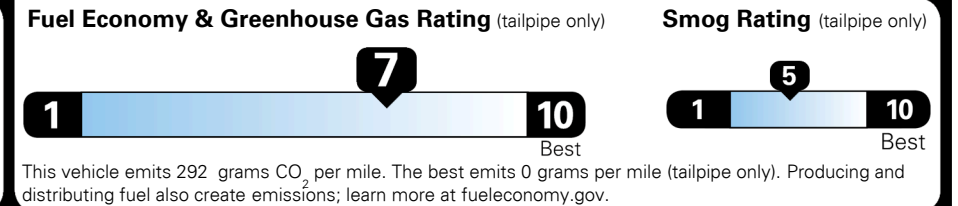

You save $1,000 in fuel costs over 5 years compared to the average new vehicle.

Annual fuel cost $1,300

Actual results will vary for many reasons, including driving conditions and how you drive and maintain your vehicle. The average new vehicle gets 27 MPG and costs $7,500 to fuel over 5 years. Cost estimates are based on 15,000 miles per year at $ 2.70 per gallon. MPGe is miles per gasoline gallon equivalent. Vehicle emissions are a significant cause of climate change and smog.

fueleconomy.gov

Calculate personalized estimates and compare vehicles

GOVERNMENT 5-STAR SAFETY RATINGS

Overall Vehicle Score ★★★★★

Based on the combined rating of frontal, side and rollover. Should ONLY be compared to other vehicles of similar size and weight.

Frontal Crash Driver Passenger ★★★★★

Based on the risk of injury in a frontal impact. Should ONLY be compared to other vehicles of similar size and weight.

Side Crash Front seat Rear seat ★★★★★

Star ratings based on the risk of injury in a side impact.

Rollover ★★★★★

Star ratings based on the risk of rollover in a single-vehicle crash.

Star ratings range from 1 to 5 stars (★★★★★) with 5 being the highest. Source: National Highway Traffic Safety Administration (NHTSA). www.safercar.gov or 1-888-327-4236

Manufacturer's suggested retail price includes Manufacturer's recommended pre-delivery service. License and title fees, state and local taxes and other dealer installed options and accessories are not included in the manufacturer's suggested retail price.

PARTS CONTENT INFORMATION

FOR VEHICLES IN THIS CAR LINE U.S./CANADIAN PARTS CONTENT: 45 %

MAJOR SOURCES OF FOREIGN PARTS: KOREA: 55%

NOTE: PARTS CONTENT DOES NOT INCLUDE FINAL ASSEMBLY, DISTRIBUTION, OR OTHER NON-PARTS COSTS.

FOR THIS VEHICLE FINAL ASSEMBLY POINT: WEST POINT, GA, USA

COUNTRY OF ORIGIN ENGINE: MEXICO TRANSMISSION: KOREA

TOTAL ADDITIONAL WEIGHT: 7.4