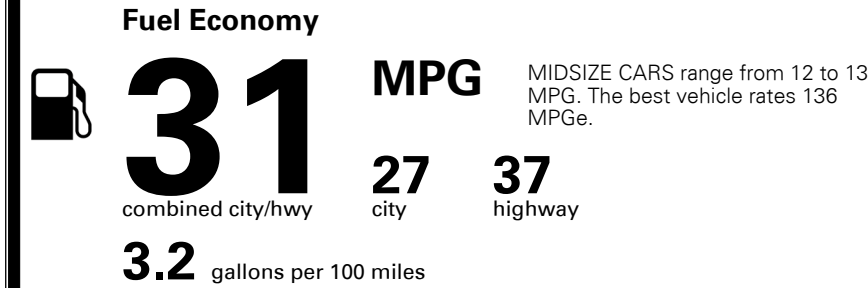

MSRP INCLUDING OPTIONS

\$ 27,200.00

INLAND FREIGHT AND HANDLING

\$ 925.00

TOTAL MANUFACTURER'S SUGGESTED RETAIL PRICE ▶

\$ 28,125.00

EPA DOT Fuel Economy and Environment

Gasoline Vehicle