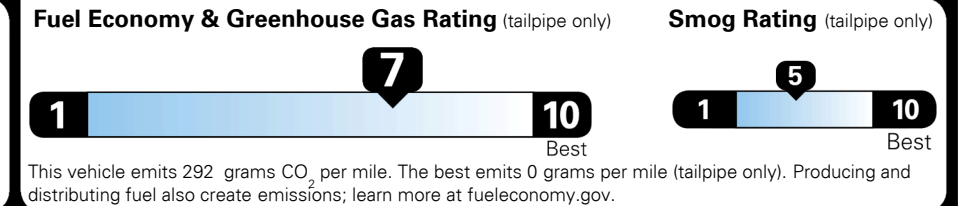

EPA DOT Fuel Economy and Environment

Gasoline Vehicle

Fuel Economy

31 MPG
combined city/hwy

27 MPG
city

37 MPG
highway

3.2 gallons per 100 miles

MIDSIZE CARS range from 12 to 136 MPG. The best vehicle rates 136 MPGe.

You save $1,000
in fuel costs
over 5 years
compared to the
average new vehicle.

Annual fuel cost
$1,300