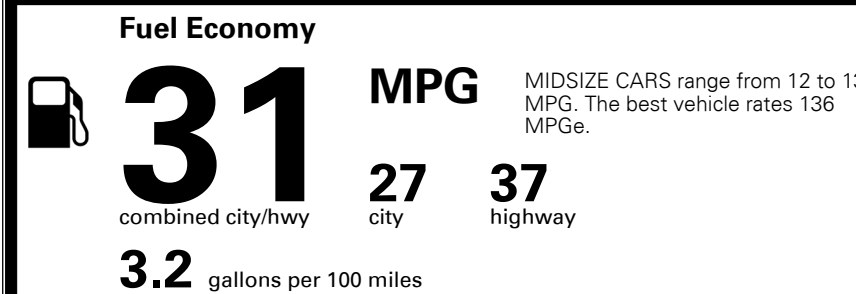

- Included
Included
Included
Included
Included

EPA DOT Fuel Economy and Environment

Gasoline Vehicle

You save
\$1,000
in fuel costs
over 5 years
compared to the average new vehicle.

Annual fuel cost
\$1,300