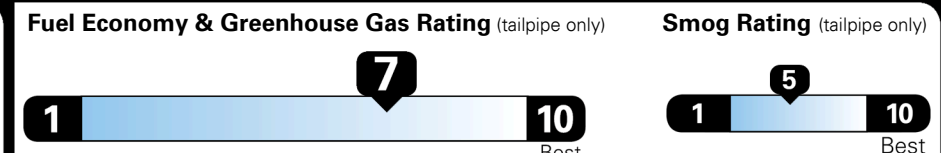

- Included
Included
Included
Included
Included

EPA DOT Fuel Economy and Environment

Gasoline Vehicle

You save
\$1,000
in fuel costs
over 5 years
compared to the average new vehicle.

Annual fuel cost
\$1,300