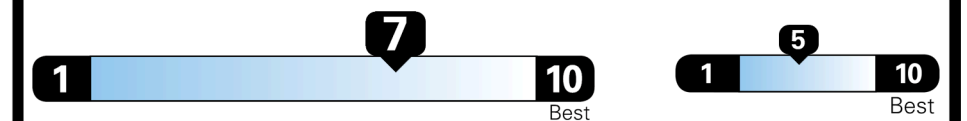

EPA DOT Fuel Economy and Environment

Gasoline Vehicle

Fuel Economy

31 MPG MIDSIZE CARS range from 12 to 136 MPG. The best vehicle rates 136 MPGe.
combined city/hwy

27 city

37 highway

3.2 gallons per 100 miles

You save
$1,000
in fuel costs
over 5 years
compared to the
average new vehicle.

Annual fuel cost
$1,300

Fuel Economy & Greenhouse Gas Rating (tailpipe only) Smog Rating (tailpipe only)

This vehicle emits 292 grams CO₂ per mile. The best emits 0 grams per mile (tailpipe only). Producing and distributing fuel also create emissions; learn more at fueleconomy.gov.

Actual results will vary for many reasons, including driving conditions and how you drive and maintain your vehicle. The average new vehicle gets 27 MPG and costs $7,500 to fuel over 5 years. Cost estimates are based on 15,000 miles per year at $ 2.70 per gallon. MPGe is miles per gasoline gallon equivalent. Vehicle emissions are a significant cause of climate change and smog.

fueleconomy.gov

Calculate personalized estimates and compare vehicles

GOVERNMENT 5-STAR SAFETY RATINGS

Overall Vehicle Score ★★★★★

Based on the combined rating of frontal, side and rollover. Should ONLY be compared to other vehicles of similar size and weight.

Frontal Driver ★★★★★

Crash Passenger ★★★★★

Based on the risk of injury in a frontal impact. Should ONLY be compared to other vehicles of similar size and weight.

Side Front seat ★★★★★

Crash Rear seat ★★★★★

Star ratings based on the risk of injury in a side impact.

Rollover ★★★★★

Star ratings based on the risk of rollover in a single-vehicle crash.

Star ratings range from 1 to 5 stars (★★★★★) with 5 being the highest.

Source: National Highway Traffic Safety Administration (NHTSA).

www.safercar.gov or 1-888-327-4236

Manufacturer's suggested retail price includes Manufacturer's recommended pre-delivery service. License and title fees, state and local taxes and other dealer installed options and accessories are not included in the manufacturer's suggested retail price.

PARTS CONTENT INFORMATION

FOR VEHICLES IN THIS CAR LINE U.S./CANADIAN PARTS CONTENT: 45 %

MAJOR SOURCES OF FOREIGN PARTS: KOREA: 55%

NOTE: PARTS CONTENT DOES NOT INCLUDE FINAL ASSEMBLY, DISTRIBUTION, OR OTHER NON-PARTS COSTS.

FOR THIS VEHICLE FINAL ASSEMBLY POINT: WEST POINT, GA, USA

COUNTRY OF ORIGIN

ENGINE: MEXICO

TRANSMISSION: KOREA