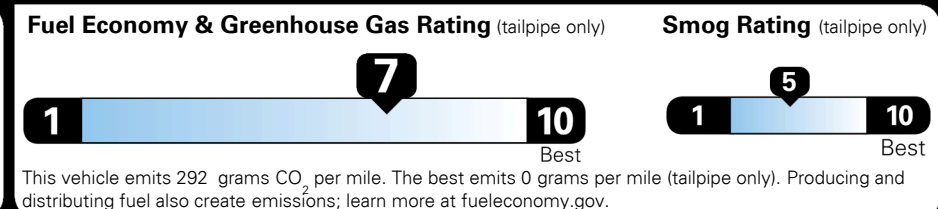

Gasoline Vehicle

You save
$1,000
in fuel costs over 5 years compared to the average new vehicle.

Annual fuel cost
$1,300

Actual results will vary for many reasons, including driving conditions and how you drive and maintain your vehicle. The average new vehicle gets 27 MPG and costs $7,500 to fuel over 5 years. Cost estimates are based on 15,000 miles per year at $ 2.70 per gallon. MPGe is miles per gasoline gallon equivalent. Vehicle emissions are a significant cause of climate change and smog.

fuelconomy.gov

Calculate personalized estimates and compare vehicles

Smartphone QR Code

GOVERNMENT 5-STAR SAFETY RATINGS

Overall Vehicle Score ★ ★ ★ ★ ★

Based on the combined rating of frontal, side and rollover. Should ONLY be compared to other vehicles of similar size and weight.

Frontal Driver ★ ★ ★ ★ ★

Crash Passenger ★ ★ ★ ★ ★

Based on the risk of injury in a frontal impact. Should ONLY be compared to other vehicles of similar size and weight.

Side Front seat ★ ★ ★ ★ ★

Crash Rear seat ★ ★ ★ ★ ★

Star ratings based on the risk of injury in a side impact.

Rollover ★ ★ ★ ★ ★

Star ratings based on the risk of rollover in a single-vehicle crash.

Star ratings range from 1 to 5 stars (★★★★★) with 5 being the highest. Source: National Highway Traffic Safety Administration (NHTSA). www.safercar.gov or 1-888-327-4236

Manufacturer's suggested retail price includes Manufacturer's recommended pre-delivery service. License and title fees, state and local taxes and other dealer installed options and accessories are not included in the manufacturer's suggested retail price.

PARTS CONTENT INFORMATION

FOR VEHICLES IN THIS CAR LINE U.S./CANADIAN PARTS CONTENT: 45 %

MAJOR SOURCES OF FOREIGN PARTS: KOREA: 55%

NOTE: PARTS CONTENT DOES NOT INCLUDE FINAL ASSEMBLY, DISTRIBUTION, OR OTHER NON-PARTS COSTS.

FOR THIS VEHICLE FINAL ASSEMBLY POINT: WEST POINT, GA, USA

COUNTRY OF ORIGIN ENGINE:

MEXICO

TRANSMISSION:

KOREA

TOTAL ADDITIONAL WEIGHT: 7.3