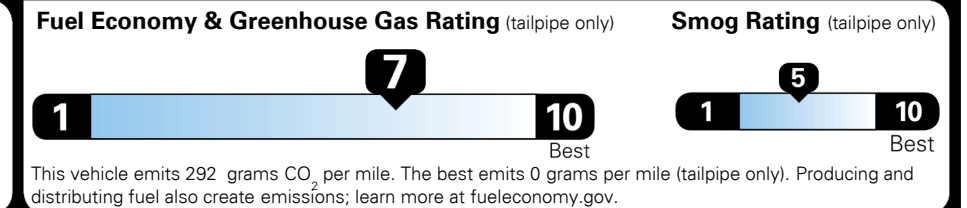

EPA DOT Fuel Economy and Environment

Gasoline Vehicle

Fuel Economy

31 MPG
combined city/hwy

27 MPG
city

37 MPG
highway

3.2 gallons per 100 miles

MIDSIZE CARS range from 12 to 136 MPG. The best vehicle rates 136 MPGe.

You save
$1,000
in fuel costs
over 5 years
compared to the
average new vehicle.

Annual fuel cost
$1,300