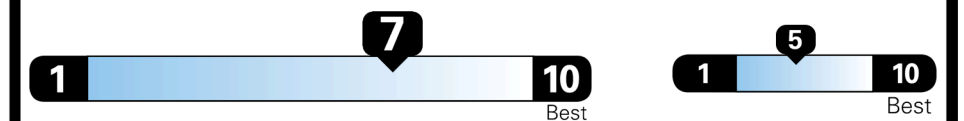

EPA DOT Fuel Economy and Environment

Gasoline Vehicle

Fuel Economy

31 MPG
combined city/hwy

27 MPG
city

37 MPG
highway

3.2 gallons per 100 miles

MIDSIZE CARS range from 12 to 136 MPG. The best vehicle rates 136 MPGe.

You save $1,000
in fuel costs over 5 years compared to the average new vehicle.

Annual fuel cost
$1,300

Fuel Economy & Greenhouse Gas Rating (tailpipe only) Smog Rating (tailpipe only)