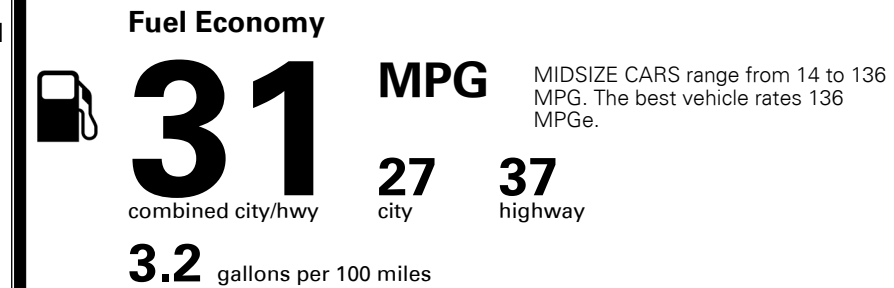

\$ 920.00

TOTAL MANUFACTURER'S SUGGESTED RETAIL PRICE ▶

\$ 27,720.00

EPA DOT Fuel Economy and Environment

Gasoline Vehicle

You save \$750
 in fuel costs over 5 years compared to the average new vehicle.

Annual fuel cost
\$1,250