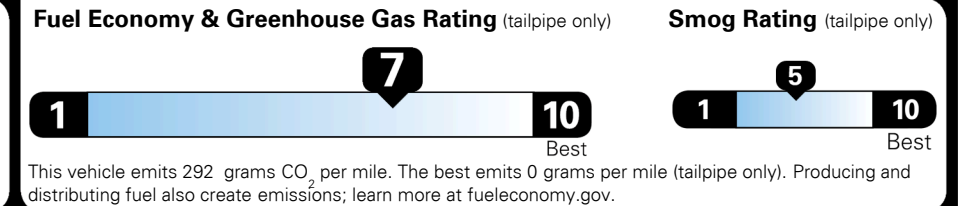

\$ 920.00

TOTAL MANUFACTURER'S SUGGESTED RETAIL PRICE ▶

\$ 27,720.00

EPA DOT Fuel Economy and Environment

Gasoline Vehicle

You save \$750
 in fuel costs over 5 years compared to the average new vehicle.

Annual fuel cost
\$1,250