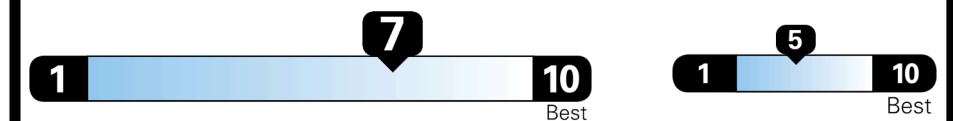

EPA DOT Fuel Economy and Environment

Gasoline Vehicle

Fuel Economy
31 MPG
combined city/hwy
27 city
37 highway
3.2 gallons per 100 miles

MIDSIZE CARS range from 12 to 136
MPG. The best vehicle rates 136
MPGe.

You save
$1,000
in fuel costs
over 5 years
compared to the
average new vehicle.

Annual fuel cost
$1,300

Fuel Economy & Greenhouse Gas Rating (tailpipe only) **Smog Rating** (tailpipe only)