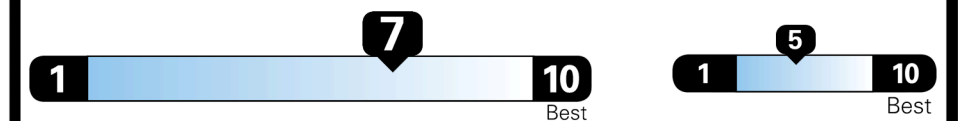

EPA DOT Fuel Economy and Environment

Gasoline Vehicle

Fuel Economy

31 MPG
combined city/hwy

27 MPG
city

37 MPG
highway

3.2 gallons per 100 miles

MIDSIZE CARS range from 12 to 136
MPG. The best vehicle rates 136
MPGe.

You save
$1,000
in fuel costs
over 5 years
compared to the
average new vehicle.

Annual fuel cost
$1,300

Fuel Economy & Greenhouse Gas Rating (tailpipe only) Smog Rating (tailpipe only)

This vehicle emits 292 grams CO₂ per mile. The best emits 0 grams per mile (tailpipe only). Producing and distributing fuel also create emissions; learn more at fuelconomy.gov.

Actual results will vary for many reasons, including driving conditions and how you drive and maintain your vehicle. The average new vehicle gets 27 MPG and costs $7,500 to fuel over 5 years. Cost estimates are based on 15,000 miles per year at $ 2.70 per gallon. MPGe is miles per gasoline gallon equivalent. Vehicle emissions are a significant cause of climate change and smog.

fuelconomy.gov

Calculate personalized estimates and compare vehicles

GOVERNMENT 5-STAR SAFETY RATINGS

Overall Vehicle Score ★★★★★

Based on the combined rating of frontal, side and rollover.
Should ONLY be compared to other vehicles of similar size and weight.

Frontal Driver ★★★★★

Crash Passenger ★★★★★

Based on the risk of injury in a frontal impact.
Should ONLY be compared to other vehicles of similar size and weight.

Side Front seat ★★★★★

Crash Rear seat ★★★★★

Star ratings based on the risk of injury in a side impact.

Rollover ★★★★★

Star ratings based on the risk of rollover in a single-vehicle crash.

Star ratings range from 1 to 5 stars (★★★★★) with 5 being the highest.

Source: National Highway Traffic Safety Administration (NHTSA).

www.safercar.gov or 1-888-327-4236

Manufacturer's suggested retail price includes Manufacturer's recommended pre-delivery service. License and title fees, state and local taxes and other dealer installed options and accessories are not included in the manufacturer's suggested retail price.

PARTS CONTENT INFORMATION

FOR VEHICLES IN THIS CAR
LINE U.S./CANADIAN
PARTS CONTENT: 45 %

MAJOR SOURCES OF
FOREIGN PARTS:
KOREA: 55%

NOTE: PARTS CONTENT DOES
NOT INCLUDE FINAL ASSEMBLY,
DISTRIBUTION, OR OTHER
NON-PARTS COSTS.

FOR THIS VEHICLE
FINAL ASSEMBLY POINT:
WEST POINT, GA, USA

COUNTRY OF ORIGIN

ENGINE: MEXICO

TRANSMISSION: KOREA

TOTAL ADDITIONAL WEIGHT: 1.6