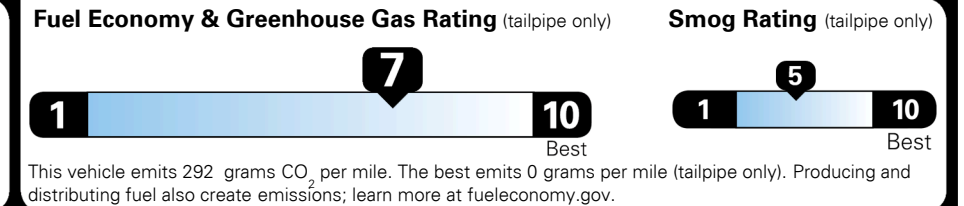

You save **$1,000** in fuel costs over 5 years compared to the average new vehicle.

Annual fuel cost **$1,300**

Actual results will vary for many reasons, including driving conditions and how you drive and maintain your vehicle. The average new vehicle gets 27 MPG and costs $7,500 to fuel over 5 years. Cost estimates are based on 15,000 miles per year at $ 2.70 per gallon. MPGe is miles per gasoline gallon equivalent. Vehicle emissions are a significant cause of climate change and smog.

fueleconomy.gov

Calculate personalized estimates and compare vehicles

GOVERNMENT 5-STAR SAFETY RATINGS

Overall Vehicle Score ★★★★★
Based on the combined rating of frontal, side and rollover. Should ONLY be compared to other vehicles of similar size and weight.

Frontal Crash Driver Passenger ★★★★★
Based on the risk of injury in a frontal impact. Should ONLY be compared to other vehicles of similar size and weight.

Side Crash Front seat Rear seat ★★★★★
Star ratings based on the risk of injury in a side impact.

Rollover ★★★★★
Star ratings based on the risk of rollover in a single-vehicle crash.

Star ratings range from 1 to 5 stars (★★★★★) with 5 being the highest. Source: National Highway Traffic Safety Administration (NHTSA). www.safercar.gov or 1-888-327-4236

Manufacturer's suggested retail price includes Manufacturer's recommended pre-delivery service. License and title fees, state and local taxes and other dealer installed options and accessories are not included in the manufacturer's suggested retail price.

PARTS CONTENT INFORMATION

FOR VEHICLES IN THIS CAR LINE U.S./CANADIAN PARTS CONTENT: 45 %

MAJOR SOURCES OF FOREIGN PARTS: KOREA: 55%

NOTE: PARTS CONTENT DOES NOT INCLUDE FINAL ASSEMBLY, DISTRIBUTION, OR OTHER NON-PARTS COSTS.

FOR THIS VEHICLE FINAL ASSEMBLY POINT: WEST POINT, GA, USA

COUNTRY OF ORIGIN ENGINE: MEXICO
TRANSMISSION: KOREA

TOTAL ADDITIONAL WEIGHT: 7.3