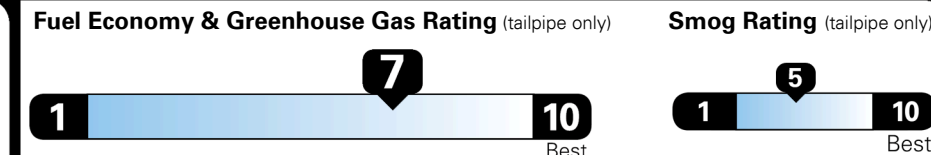

EPA DOT Fuel Economy and Environment

Gasoline Vehicle

Fuel Economy
31 MPG
combined city/hwy
3.2 gallons per 100 miles
MIDSIZE CARS range from 14 to 136 MPG. The best vehicle rates 136 MPGe.
27 city
37 highway

You save $750
in fuel costs over 5 years compared to the average new vehicle.

Annual fuel cost $1,250

This vehicle emits 292 grams CO₂ per mile. The best emits 0 grams per mile (tailpipe only). Producing and distributing fuel also create emissions; learn more at fueleconomy.gov.

Actual results will vary for many reasons, including driving conditions and how you drive and maintain your vehicle. The average new vehicle gets 27 MPG and costs $7,000 to fuel over 5 years. Cost estimates are based on 15,000 miles per year at $ 2.55 per gallon. MPGe is miles per gasoline gallon equivalent. Vehicle emissions are a significant cause of climate change and smog.

fueleconomy.gov

Calculate personalized estimates and compare vehicles

GOVERNMENT 5-STAR SAFETY RATINGS

Overall Vehicle Score ★ ★ ★ ★ ★

Based on the combined rating of frontal, side and rollover. Should ONLY be compared to other vehicles of similar size and weight.

Frontal Driver ★ ★ ★ ★ ★

Crash Passenger ★ ★ ★ ★ ★

Based on the risk of injury in a frontal impact. Should ONLY be compared to other vehicles of similar size and weight.

Side Front seat ★ ★ ★ ★ ★

Crash Rear seat ★ ★ ★ ★ ★

Star ratings based on the risk of injury in a side impact.

Rollover ★ ★ ★ ★ ★

Star ratings based on the risk of rollover in a single-vehicle crash.

Star ratings range from 1 to 5 stars (★★★★★) with 5 being the highest.

Source: National Highway Traffic Safety Administration (NHTSA).

www.safercar.gov or 1-888-327-4236

Manufacturer's suggested retail price includes Manufacturer's recommended pre-delivery service. License and title fees, state and local taxes and other dealer installed options and accessories are not included in the manufacturer's suggested retail price.

PARTS CONTENT INFORMATION

FOR VEHICLES IN THIS CAR LINE U.S./CANADIAN PARTS CONTENT: 44 %

MAJOR SOURCES OF FOREIGN PARTS: KOREA: 54%

NOTE: PARTS CONTENT DOES NOT INCLUDE FINAL ASSEMBLY, DISTRIBUTION, OR OTHER NON-PARTS COSTS.

FOR THIS VEHICLE FINAL ASSEMBLY POINT: WEST POINT, GA, USA

COUNTRY OF ORIGIN

ENGINE: MEXICO

TRANSMISSION: KOREA

TOTAL ADDITIONAL WEIGHT: 12.4