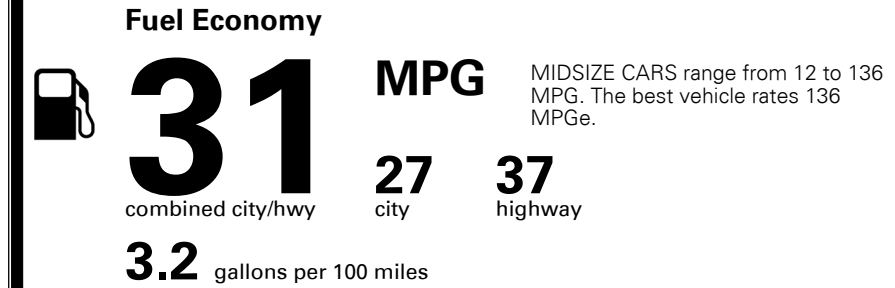

EPA DOT Fuel Economy and Environment

Gasoline Vehicle

You save \$1,000
 in fuel costs over 5 years compared to the average new vehicle.

Annual fuel cost \$1,300

Actual results will vary for many reasons, including driving conditions and how you drive and maintain your vehicle. The average new vehicle gets 27 MPG and costs \$7,500 to fuel over 5 years. Cost estimates are based on 15,000 miles per year at \$ 2.70 per gallon. MPGe is miles per gasoline gallon equivalent. Vehicle emissions are a significant cause of climate change and smog.