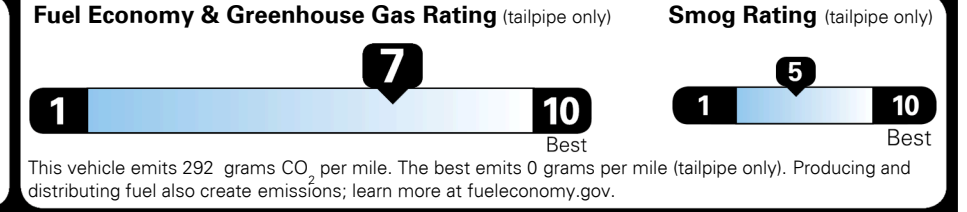

EPA DOT Fuel Economy and Environment

Gasoline Vehicle

You save \$1,000
 in fuel costs over 5 years compared to the average new vehicle.

Annual fuel cost \$1,300

Actual results will vary for many reasons, including driving conditions and how you drive and maintain your vehicle. The average new vehicle gets 27 MPG and costs \$7,500 to fuel over 5 years. Cost estimates are based on 15,000 miles per year at \$ 2.70 per gallon. MPGe is miles per gasoline gallon equivalent. Vehicle emissions are a significant cause of climate change and smog.