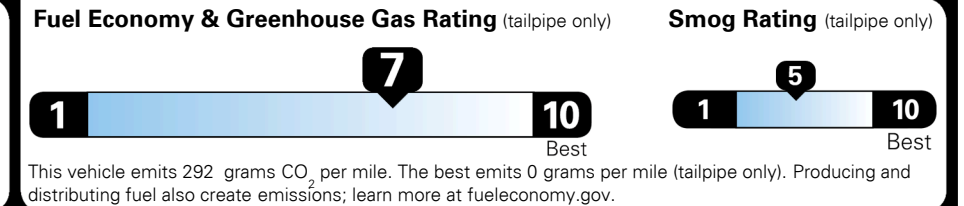

EPA DOT Fuel Economy and Environment

Gasoline Vehicle

Fuel Economy

31 MPG
combined city/hwy

27 MPG
city

37 MPG
highway

3.2 gallons per 100 miles

MIDSIZE CARS range from 12 to 136 MPG. The best vehicle rates 136 MPGe.

You save $1,000
in fuel costs over 5 years compared to the average new vehicle.

Annual fuel cost $1,300