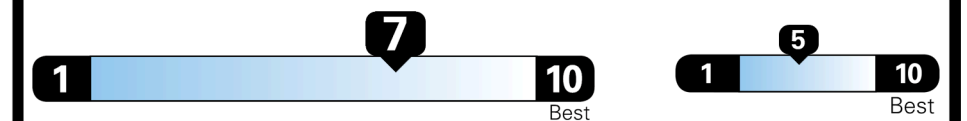

EPA DOT Fuel Economy and Environment

Gasoline Vehicle

Fuel Economy
31 MPG
combined city/hwy
3.2 gallons per 100 miles
27 city
37 highway

MIDSIZE CARS range from 12 to 136 MPG. The best vehicle rates 136 MPGe.

You save $1,000
in fuel costs over 5 years compared to the average new vehicle.

Annual fuel cost $1,300

Fuel Economy & Greenhouse Gas Rating (tailpipe only) **Smog Rating** (tailpipe only)