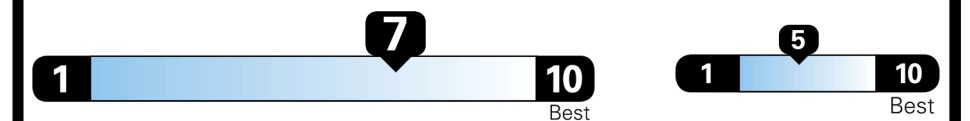

EPA DOT Fuel Economy and Environment

Gasoline Vehicle

Fuel Economy

31 MPG
combined city/hwy

27 MPG
city

37 MPG
highway

3.2 gallons per 100 miles

MIDSIZE CARS range from 12 to 136 MPG. The best vehicle rates 136 MPGe.

You save $1,000
in fuel costs
over 5 years
compared to the
average new vehicle.

Annual fuel cost
$1,300

Fuel Economy & Greenhouse Gas Rating (tailpipe only) **Smog Rating** (tailpipe only)