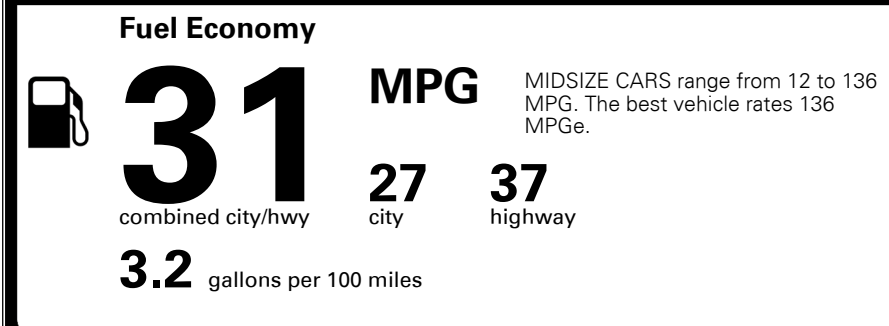

Included
Included
Included
Included
Included
Included

Included
\$135.00

\$ 27,125.00

\$ 925.00

\$ 28,050.00

EPA DOT Fuel Economy and Environment

Gasoline Vehicle

You save \$1,000 in fuel costs over 5 years compared to the average new vehicle.