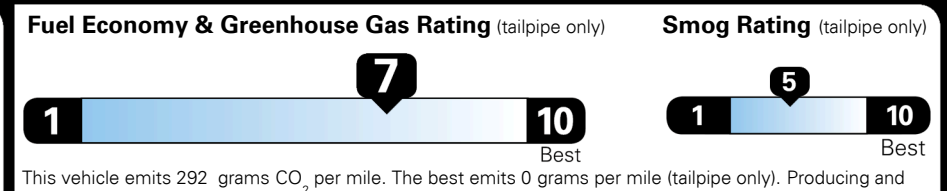

Actual results will vary for many reasons, including driving conditions and how you drive and maintain your vehicle. The average new vehicle gets 27 MPG and costs $7,500 to fuel over 5 years. Cost estimates are based on 15,000 miles per year at $ 2.70 per gallon. MPGe is miles per gasoline gallon equivalent. Vehicle emissions are a significant cause of climate change and smog.

fueleconomy.gov

Calculate personalized estimates and compare vehicles

GOVERNMENT 5-STAR SAFETY RATINGS

Table with 2 columns: Rating Category (Overall Vehicle Score, Frontal Crash, Side Crash, Rollover) and Star Rating (5 stars each).

PARTS CONTENT INFORMATION

FOR VEHICLES IN THIS CAR LINE U.S./CANADIAN PARTS CONTENT: 45 %
MAJOR SOURCES OF FOREIGN PARTS: KOREA: 55%

NOTE: PARTS CONTENT DOES NOT INCLUDE FINAL ASSEMBLY, DISTRIBUTION, OR OTHER NON-PARTS COSTS.
FOR THIS VEHICLE FINAL ASSEMBLY POINT: WEST POINT, GA, USA

COUNTRY OF ORIGIN
ENGINE: MEXICO
TRANSMISSION: KOREA

Star ratings range from 1 to 5 stars (★★★★★) with 5 being the highest. Source: National Highway Traffic Safety Administration (NHTSA). www.safercar.gov or 1-888-327-4236
Manufacturer's suggested retail price includes Manufacturer's recommended pre-delivery service. License and title fees, state and local taxes and other dealer installed options and accessories are not included in the manufacturer's suggested retail price.