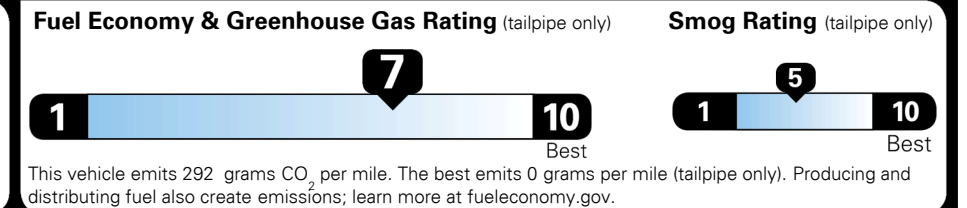

EPA DOT Fuel Economy and Environment

Gasoline Vehicle

Fuel Economy

31 MPG
combined city/hwy

27 MPG
city

37 MPG
highway

3.2 gallons per 100 miles

MIDSIZE CARS range from 12 to 136 MPG. The best vehicle rates 136 MPGe.

You save $1,000
in fuel costs over 5 years compared to the average new vehicle.

Annual fuel cost $1,300