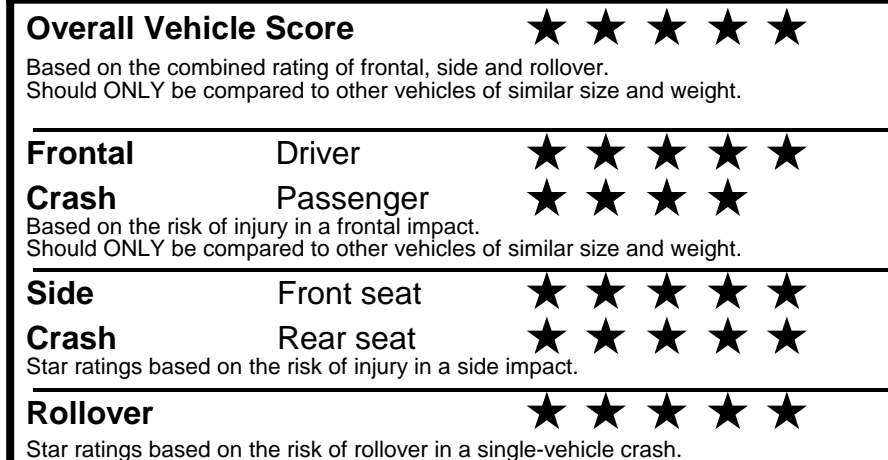

**fueleconomy.gov**

Calculate personalized estimates and compare vehicles

**GOVERNMENT 5-STAR SAFETY RATINGS**

Star ratings range from 1 to 5 stars (★★★★★) with 5 being the highest. Source: National Highway Traffic Safety Administration (NHTSA). [www.safercar.gov](http://www.safercar.gov) or 1-888-327-4236