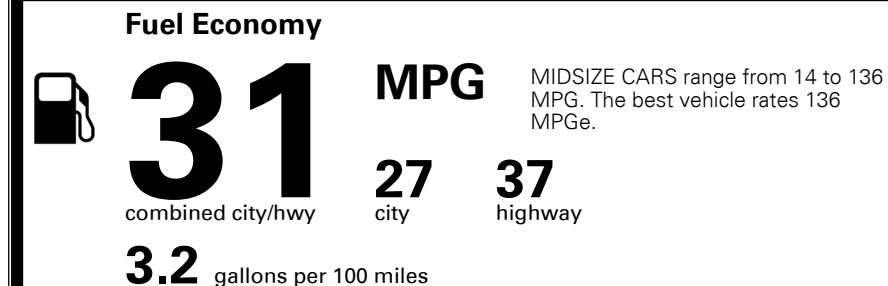

INLAND FREIGHT AND HANDLING \$ 925.00

**TOTAL MANUFACTURER'S SUGGESTED RETAIL PRICE ▶ \$ 27,865.00**

**EPA DOT Fuel Economy and Environment**

**Gasoline Vehicle**

**You save \$750**  
 in fuel costs over 5 years compared to the average new vehicle.