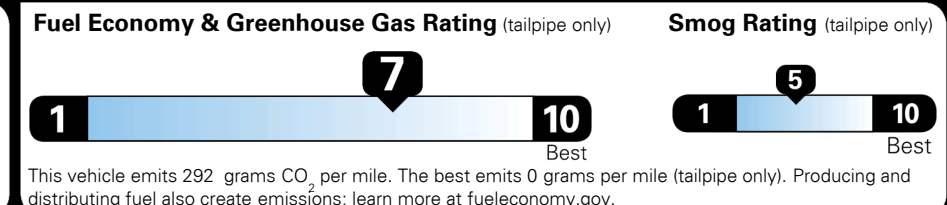

You save $750
in fuel costs over 5 years compared to the average new vehicle.

Annual fuel cost $1,250