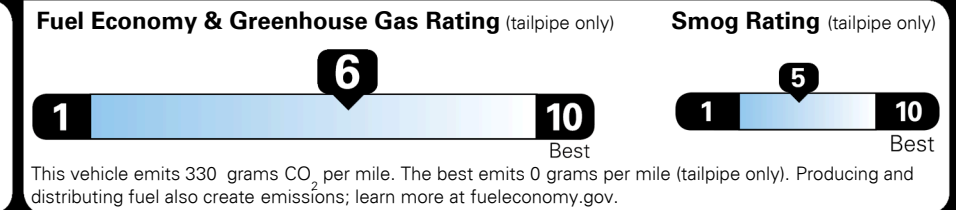

Actual results will vary for many reasons, including driving conditions and how you drive and maintain your vehicle. The average new vehicle gets 27 MPG and costs $7,500 to fuel over 5 years. Cost estimates are based on 15,000 miles per year at $ 2.70 per gallon. MPGe is miles per gasoline gallon equivalent. Vehicle emissions are a significant cause of climate change and smog.

fuelconomy.gov

Calculate personalized estimates and compare vehicles

GOVERNMENT 5-STAR SAFETY RATINGS

Overall Vehicle Score ★★★★★

Based on the combined rating of frontal, side and rollover.
Should ONLY be compared to other vehicles of similar size and weight.

Frontal Driver ★★★★★

Crash Passenger ★★★★★

Based on the risk of injury in a frontal impact.
Should ONLY be compared to other vehicles of similar size and weight.

Side Front seat ★★★★★

Crash Rear seat ★★★★★

Star ratings based on the risk of injury in a side impact.

Rollover ★★★★★

Star ratings based on the risk of rollover in a single-vehicle crash.

Star ratings range from 1 to 5 stars (★★★★★) with 5 being the highest.

Source: National Highway Traffic Safety Administration (NHTSA).

www.safercar.gov or 1-888-327-4236

Manufacturer's suggested retail price includes Manufacturer's recommended pre-delivery service. License and title fees, state and local taxes and other dealer installed options and accessories are not included in the manufacturer's suggested retail price.

PARTS CONTENT INFORMATION

FOR VEHICLES IN THIS CAR LINE U.S./CANADIAN PARTS CONTENT: 60 %

MAJOR SOURCES OF FOREIGN PARTS: KOREA: 40%

NOTE: PARTS CONTENT DOES NOT INCLUDE FINAL ASSEMBLY, DISTRIBUTION, OR OTHER NON-PARTS COSTS.

FOR THIS VEHICLE FINAL ASSEMBLY POINT: WEST POINT, GA, USA

COUNTRY OF ORIGIN

ENGINE: USA

TRANSMISSION: USA