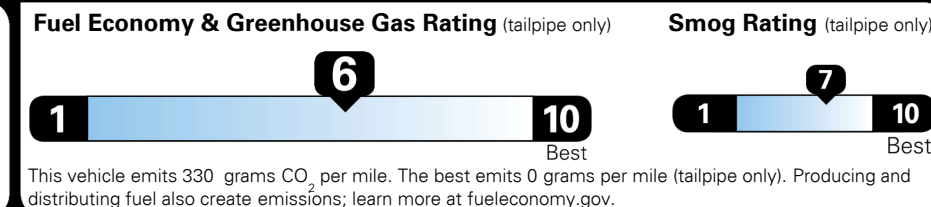

Actual results will vary for many reasons, including driving conditions and how you drive and maintain your vehicle. The average new vehicle gets 27 MPG and costs $7,500 to fuel over 5 years. Cost estimates are based on 15,000 miles per year at $ 2.70 per gallon. MPGe is miles per gasoline gallon equivalent. Vehicle emissions are a significant cause of climate change and smog.

fuel economy.gov

Calculate personalized estimates and compare vehicles

GOVERNMENT 5-STAR SAFETY RATINGS

Overall Vehicle Score ★ ★ ★ ★ ★

Based on the combined rating of frontal, side and rollover.
Should ONLY be compared to other vehicles of similar size and weight.

Frontal Driver ★ ★ ★ ★ ★

Crash Passenger ★ ★ ★ ★

Based on the risk of injury in a frontal impact.
Should ONLY be compared to other vehicles of similar size and weight.

Side Front seat ★ ★ ★ ★ ★

Crash Rear seat ★ ★ ★ ★ ★

Star ratings based on the risk of injury in a side impact.

Rollover ★ ★ ★ ★ ★

Star ratings based on the risk of rollover in a single-vehicle crash.

Star ratings range from 1 to 5 stars (★★★★★) with 5 being the highest.

Source: National Highway Traffic Safety Administration (NHTSA).

www.safercar.gov or 1-888-327-4236

Manufacturer's suggested retail price includes Manufacturer's recommended pre-delivery service. License and title fees, state and local taxes and other dealer installed options and accessories are not included in the manufacturer's suggested retail price.

PARTS CONTENT INFORMATION

FOR VEHICLES IN THIS CAR LINE U.S./CANADIAN PARTS CONTENT: 60 %

MAJOR SOURCES OF FOREIGN PARTS: KOREA: 40%

NOTE: PARTS CONTENT DOES NOT INCLUDE FINAL ASSEMBLY, DISTRIBUTION, OR OTHER NON-PARTS COSTS.

FOR THIS VEHICLE FINAL ASSEMBLY POINT: WEST POINT, GA, USA

COUNTRY OF ORIGIN

ENGINE: USA

TRANSMISSION: USA