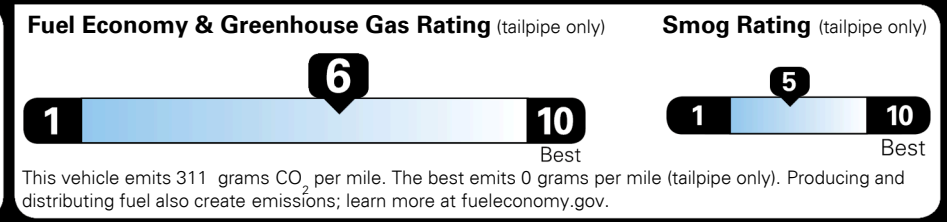

Actual results will vary for many reasons, including driving conditions and how you drive and maintain your vehicle. The average new vehicle gets 27 MPG and costs $7,500 to fuel over 5 years. Cost estimates are based on 15,000 miles per year at $ 2.70 per gallon. MPGe is miles per gasoline gallon equivalent. Vehicle emissions are a significant cause of climate change and smog.

fuel economy.gov

Calculate personalized estimates and compare vehicles

GOVERNMENT 5-STAR SAFETY RATINGS

Overall Vehicle Score ★ ★ ★ ★ ★
Based on the combined rating of frontal, side and rollover. Should ONLY be compared to other vehicles of similar size and weight.

Frontal	Driver	★ ★ ★ ★ ★
Crash	Passenger	★ ★ ★ ★ ★
Side	Front seat	★ ★ ★ ★ ★
Crash	Rear seat	★ ★ ★ ★ ★
Rollover		★ ★ ★ ★ ★

Star ratings based on the risk of injury in a frontal impact. Should ONLY be compared to other vehicles of similar size and weight.

Star ratings based on the risk of injury in a side impact.

Star ratings based on the risk of rollover in a single-vehicle crash.

Star ratings range from 1 to 5 stars (★★★★★) with 5 being the highest. Source: National Highway Traffic Safety Administration (NHTSA). www.safercar.gov or 1-888-327-4236

Manufacturer's suggested retail price includes Manufacturer's recommended pre-delivery service. License and title fees, state and local taxes and other dealer installed options and accessories are not included in the manufacturer's suggested retail price.

PARTS CONTENT INFORMATION

FOR VEHICLES IN THIS CAR LINE U.S./CANADIAN PARTS CONTENT: 60 %

MAJOR SOURCES OF FOREIGN PARTS: KOREA: 40%

NOTE: PARTS CONTENT DOES NOT INCLUDE FINAL ASSEMBLY, DISTRIBUTION, OR OTHER NON-PARTS COSTS.

FOR THIS VEHICLE FINAL ASSEMBLY POINT: WEST POINT, GA, USA

COUNTRY OF ORIGIN ENGINE: USA
TRANSMISSION: USA