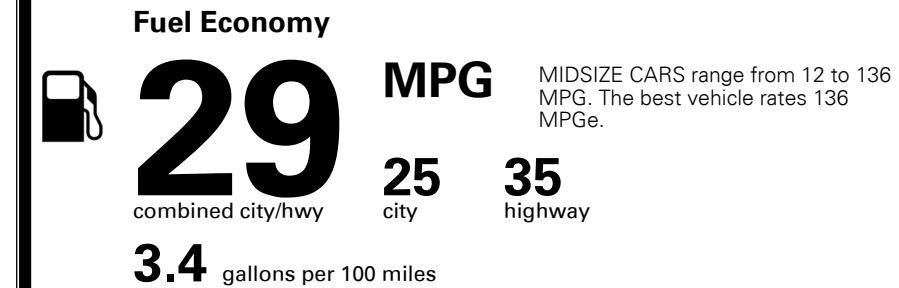

## EPA DOT Fuel Economy and Environment

Gasoline Vehicle

**You save \$500**  
 in fuel costs over 5 years compared to the average new vehicle.

**Annual fuel cost \$1,400**

Actual results will vary for many reasons, including driving conditions and how you drive and maintain your vehicle. The average new vehicle gets 27 MPG and costs \$7,500 to fuel over 5 years. Cost estimates are based on 15,000 miles per year at \$ 2.70 per gallon. MPGe is miles per gasoline gallon equivalent. Vehicle emissions are a significant cause of climate change and smog.