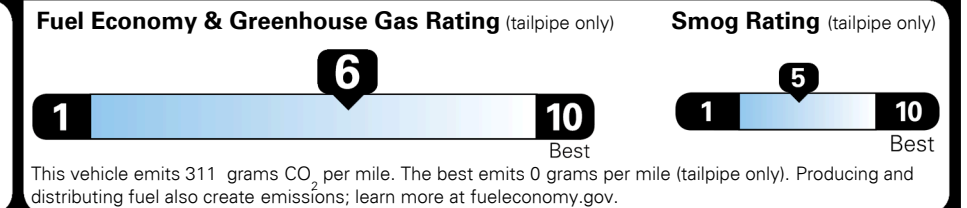

## EPA DOT Fuel Economy and Environment

Gasoline Vehicle

**You save \$500**  
 in fuel costs over 5 years compared to the average new vehicle.

**Annual fuel cost \$1,400**

Actual results will vary for many reasons, including driving conditions and how you drive and maintain your vehicle. The average new vehicle gets 27 MPG and costs \$7,500 to fuel over 5 years. Cost estimates are based on 15,000 miles per year at \$ 2.70 per gallon. MPGe is miles per gasoline gallon equivalent. Vehicle emissions are a significant cause of climate change and smog.