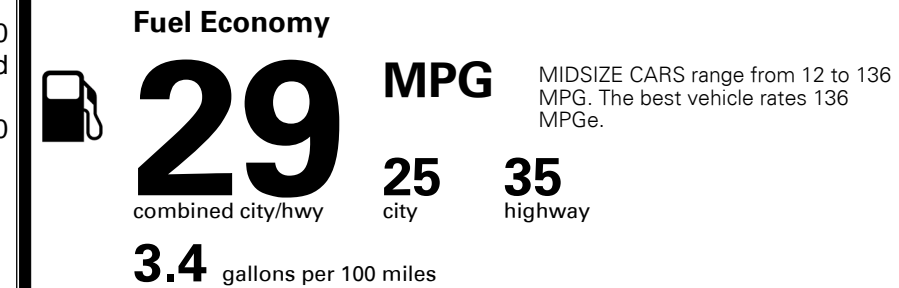

MSRP INCLUDING OPTIONS

\$ 23,820.00

INLAND FREIGHT AND HANDLING

\$ 925.00

TOTAL MANUFACTURER'S SUGGESTED RETAIL PRICE ▶

\$ 24,745.00

TOTAL ADDITIONAL WEIGHT: 7.3

#1 MASS MARKET BRAND IN
 J.D. POWER INITIAL QUALITY,
 5 YEARS IN A ROW.

GIVE IT EVERYTHING **KIA**

For J.D. Power 2019 award information, go to jdpower.com/awards for more details.

EPA DOT Fuel Economy and Environment

Gasoline Vehicle

You save
\$500
 in fuel costs
 over 5 years
 compared to the
 average new vehicle.