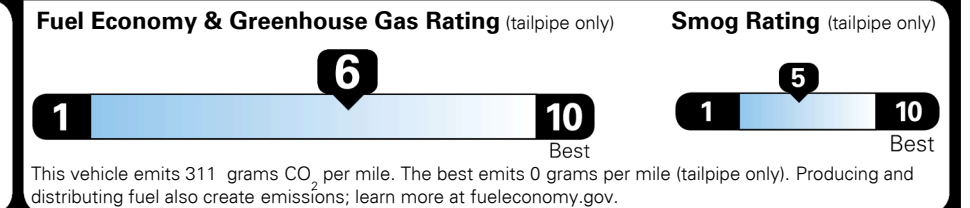

Actual results will vary for many reasons, including driving conditions and how you drive and maintain your vehicle. The average new vehicle gets 27 MPG and costs $7,500 to fuel over 5 years. Cost estimates are based on 15,000 miles per year at $ 2.70 per gallon. MPGe is miles per gasoline gallon equivalent. Vehicle emissions are a significant cause of climate change and smog.

fuel economy.gov

Calculate personalized estimates and compare vehicles

GOVERNMENT 5-STAR SAFETY RATINGS

Overall Vehicle Score ★ ★ ★ ★ ★

Based on the combined rating of frontal, side and rollover. Should ONLY be compared to other vehicles of similar size and weight.

Frontal Driver ★ ★ ★ ★ ★

Crash Passenger ★ ★ ★ ★ ★

Based on the risk of injury in a frontal impact. Should ONLY be compared to other vehicles of similar size and weight.

Side Front seat ★ ★ ★ ★ ★

Crash Rear seat ★ ★ ★ ★ ★

Star ratings based on the risk of injury in a side impact.

Rollover ★ ★ ★ ★ ★

Star ratings based on the risk of rollover in a single-vehicle crash.

Star ratings range from 1 to 5 stars (★★★★★) with 5 being the highest.

Source: National Highway Traffic Safety Administration (NHTSA).

www.safercar.gov or 1-888-327-4236

Manufacturer's suggested retail price includes Manufacturer's recommended pre-delivery service. License and title fees, state and local taxes and other dealer installed options and accessories are not included in the manufacturer's suggested retail price.

PARTS CONTENT INFORMATION

FOR VEHICLES IN THIS CAR LINE U.S./CANADIAN PARTS CONTENT: 60 %

MAJOR SOURCES OF FOREIGN PARTS: KOREA: 40%

NOTE: PARTS CONTENT DOES NOT INCLUDE FINAL ASSEMBLY, DISTRIBUTION, OR OTHER NON-PARTS COSTS.

FOR THIS VEHICLE FINAL ASSEMBLY POINT: WEST POINT, GA, USA

COUNTRY OF ORIGIN

ENGINE: USA

TRANSMISSION: USA