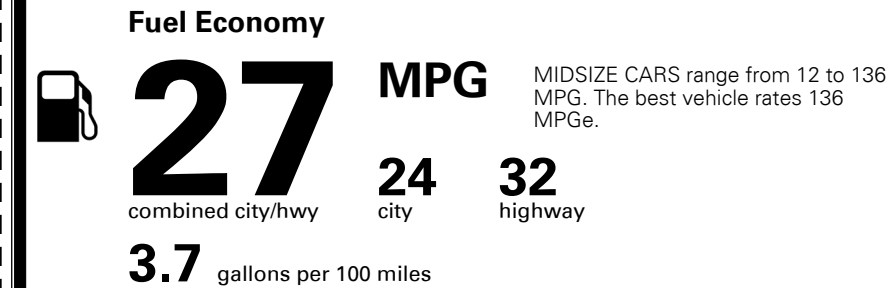

TOTAL MANUFACTURER'S SUGGESTED RETAIL PRICE ▶

\$ 25,800.00

TOTAL ADDITIONAL WEIGHT: 7.8

#1 MASS MARKET BRAND IN
 J.D. POWER INITIAL QUALITY,
 5 YEARS IN A ROW.

GIVE IT EVERYTHING

For J.D. Power 2019 award information, go to jdpower.com/awards for more details.

EPA DOT Fuel Economy and Environment

Gasoline Vehicle

You save \$0
 in fuel costs over 5 years compared to the average new vehicle.

Annual fuel cost
\$1,500

Actual results will vary for many reasons, including driving conditions and how you drive and maintain your vehicle. The average new vehicle gets 27 MPG and costs \$7,500 to fuel over 5 years. Cost estimates are based on 15,000 miles per year at \$ 2.70 per gallon. MPGe is miles per gasoline gallon equivalent. Vehicle emissions are a significant cause of climate change and smog.