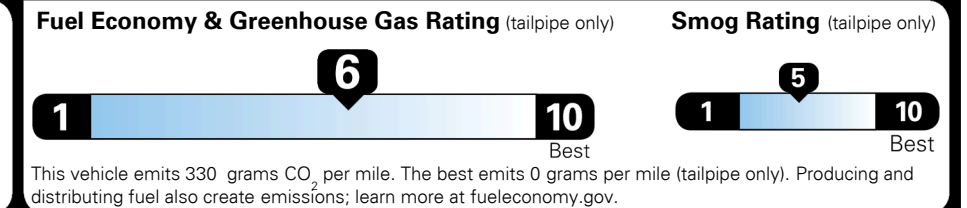

TOTAL MANUFACTURER'S SUGGESTED RETAIL PRICE ▶

\$ 25,800.00

TOTAL ADDITIONAL WEIGHT: 7.8

#1 MASS MARKET BRAND IN
 J.D. POWER INITIAL QUALITY,
 5 YEARS IN A ROW.

GIVE IT EVERYTHING

For J.D. Power 2019 award information, go to jdpower.com/awards for more details.

EPA DOT Fuel Economy and Environment

Gasoline Vehicle

You save \$0
 in fuel costs over 5 years compared to the average new vehicle.

Annual fuel cost
\$1,500

Actual results will vary for many reasons, including driving conditions and how you drive and maintain your vehicle. The average new vehicle gets 27 MPG and costs \$7,500 to fuel over 5 years. Cost estimates are based on 15,000 miles per year at \$ 2.70 per gallon. MPGe is miles per gasoline gallon equivalent. Vehicle emissions are a significant cause of climate change and smog.