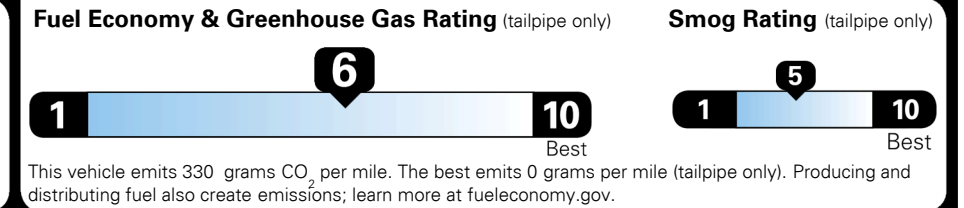

Actual results will vary for many reasons, including driving conditions and how you drive and maintain your vehicle. The average new vehicle gets 27 MPG and costs $7,500 to fuel over 5 years. Cost estimates are based on 15,000 miles per year at $ 2.70 per gallon. MPGe is miles per gasoline gallon equivalent. Vehicle emissions are a significant cause of climate change and smog.

fuelconomy.gov

Calculate personalized estimates and compare vehicles

GOVERNMENT 5-STAR SAFETY RATINGS

Overall Vehicle Score ★ ★ ★ ★ ★

Based on the combined rating of frontal, side and rollover.
Should ONLY be compared to other vehicles of similar size and weight.

Frontal Driver ★ ★ ★ ★ ★

Crash Passenger ★ ★ ★ ★ ★

Based on the risk of injury in a frontal impact.
Should ONLY be compared to other vehicles of similar size and weight.

Side Front seat ★ ★ ★ ★ ★

Crash Rear seat ★ ★ ★ ★ ★

Star ratings based on the risk of injury in a side impact.

Rollover ★ ★ ★ ★ ★

Star ratings based on the risk of rollover in a single-vehicle crash.

Star ratings range from 1 to 5 stars (★★★★★) with 5 being the highest.

Source: National Highway Traffic Safety Administration (NHTSA).

www.safercar.gov or 1-888-327-4236

Manufacturer's suggested retail price includes Manufacturer's recommended pre-delivery service. License and title fees, state and local taxes and other dealer installed options and accessories are not included in the manufacturer's suggested retail price.

PARTS CONTENT INFORMATION

FOR VEHICLES IN THIS CAR LINE U.S./CANADIAN PARTS CONTENT: 60 %

MAJOR SOURCES OF FOREIGN PARTS: KOREA: 40%

NOTE: PARTS CONTENT DOES NOT INCLUDE FINAL ASSEMBLY, DISTRIBUTION, OR OTHER NON-PARTS COSTS.

FOR THIS VEHICLE FINAL ASSEMBLY POINT: WEST POINT, GA, USA

COUNTRY OF ORIGIN

ENGINE: USA

TRANSMISSION: USA