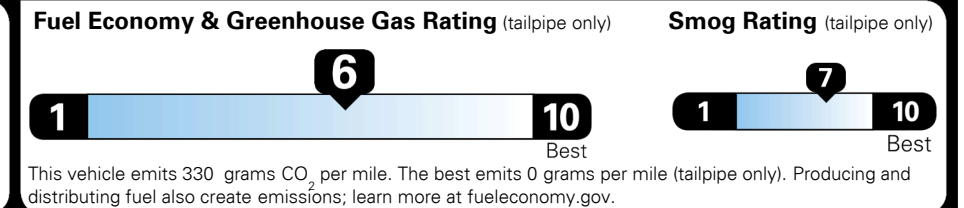

\$ 925.00

TOTAL MANUFACTURER'S SUGGESTED RETAIL PRICE ▶

\$ 26,865.00

TOTAL ADDITIONAL WEIGHT: 9.7

#1 MASS MARKET BRAND IN
 J.D. POWER INITIAL QUALITY,
 5 YEARS IN A ROW.

GIVE IT EVERYTHING **KIA**

For J.D. Power 2019 award information, go to jdpower.com/awards for more details.

EPA DOT Fuel Economy and Environment

Gasoline Vehicle

You save
\$0
 in fuel costs
 over 5 years
 compared to the
 average new vehicle.

Annual fuel cost
\$1,500

Actual results will vary for many reasons, including driving conditions and how you drive and maintain your vehicle. The average new vehicle gets 27 MPG and costs \$7,500 to fuel over 5 years. Cost estimates are based on 15,000 miles per year at \$ 2.70 per gallon. MPGe is miles per gasoline gallon equivalent. Vehicle emissions are a significant cause of climate change and smog.