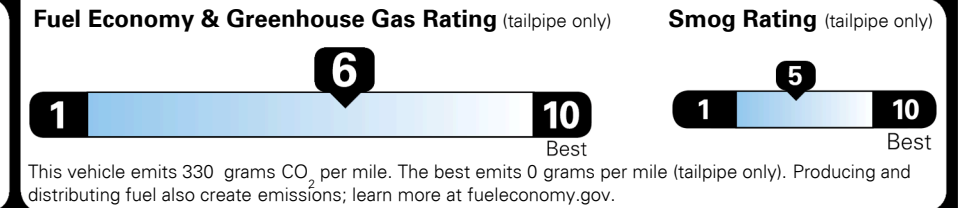

Actual results will vary for many reasons, including driving conditions and how you drive and maintain your vehicle. The average new vehicle gets 27 MPG and costs $7,500 to fuel over 5 years. Cost estimates are based on 15,000 miles per year at $ 2.70 per gallon. MPGe is miles per gasoline gallon equivalent. Vehicle emissions are a significant cause of climate change and smog.

fuel economy.gov

Calculate personalized estimates and compare vehicles

GOVERNMENT 5-STAR SAFETY RATINGS

Overall Vehicle Score ★★★★★

Based on the combined rating of frontal, side and rollover. Should ONLY be compared to other vehicles of similar size and weight.

Frontal Driver ★★★★★

Crash Passenger ★★★★★

Based on the risk of injury in a frontal impact. Should ONLY be compared to other vehicles of similar size and weight.

Side Front seat ★★★★★

Crash Rear seat ★★★★★

Star ratings based on the risk of injury in a side impact.

Rollover ★★★★★

Star ratings based on the risk of rollover in a single-vehicle crash.

Star ratings range from 1 to 5 stars (★★★★★) with 5 being the highest.

Source: National Highway Traffic Safety Administration (NHTSA).

www.safercar.gov or 1-888-327-4236

Manufacturer's suggested retail price includes Manufacturer's recommended pre-delivery service. License and title fees, state and local taxes and other dealer installed options and accessories are not included in the manufacturer's suggested retail price.

PARTS CONTENT INFORMATION

FOR VEHICLES IN THIS CAR LINE U.S./CANADIAN PARTS CONTENT: 60 %

MAJOR SOURCES OF FOREIGN PARTS: KOREA: 40%

NOTE: PARTS CONTENT DOES NOT INCLUDE FINAL ASSEMBLY, DISTRIBUTION, OR OTHER NON-PARTS COSTS.

FOR THIS VEHICLE FINAL ASSEMBLY POINT: WEST POINT, GA, USA

COUNTRY OF ORIGIN

ENGINE: USA

TRANSMISSION: USA