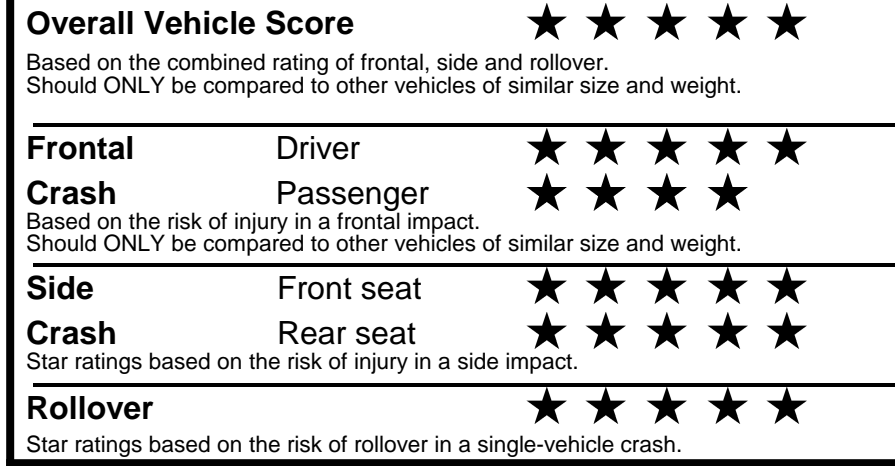

fueleconomy.gov

Calculate personalized estimates and compare vehicles

GOVERNMENT 5-STAR SAFETY RATINGS

Star ratings range from 1 to 5 stars (★★★★★) with 5 being the highest. Source: National Highway Traffic Safety Administration (NHTSA). www.safercar.gov or 1-888-327-4236