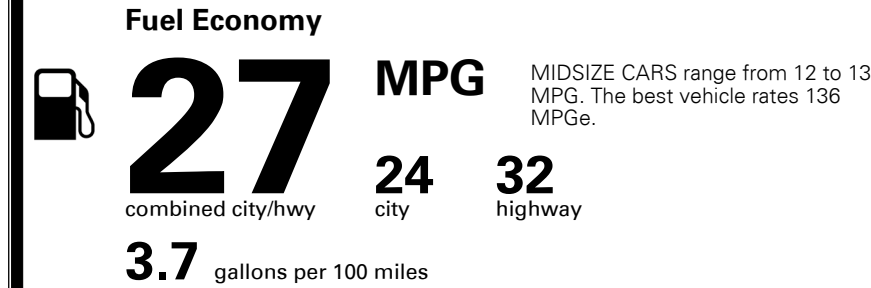

\$ 25,825.00

INLAND FREIGHT AND HANDLING

\$ 925.00

TOTAL MANUFACTURER'S SUGGESTED RETAIL PRICE ▶

\$ 26,750.00

TOTAL ADDITIONAL WEIGHT: 7.3

EPA DOT Fuel Economy and Environment

Gasoline Vehicle