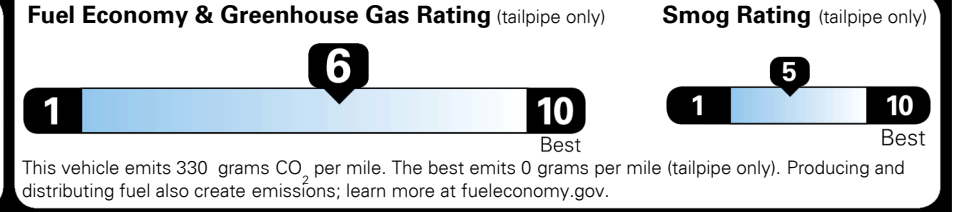

Actual results will vary for many reasons, including driving conditions and how you drive and maintain your vehicle. The average new vehicle gets 27 MPG and costs $7,500 to fuel over 5 years. Cost estimates are based on 15,000 miles per year at $ 2.70 per gallon. MPGe is miles per gasoline gallon equivalent. Vehicle emissions are a significant cause of climate change and smog.

fueleconomy.gov

Calculate personalized estimates and compare vehicles