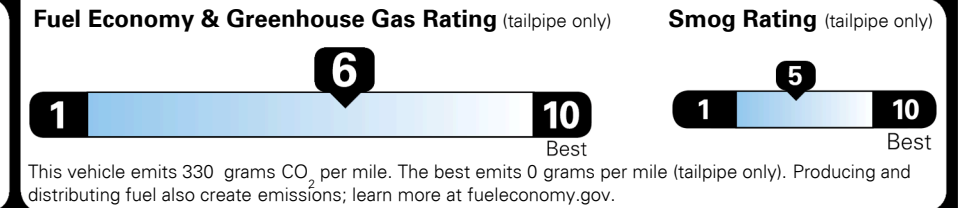

Actual results will vary for many reasons, including driving conditions and how you drive and maintain your vehicle. The average new vehicle gets 27 MPG and costs $7,500 to fuel over 5 years. Cost estimates are based on 15,000 miles per year at $ 2.70 per gallon. MPGe is miles per gasoline gallon equivalent. Vehicle emissions are a significant cause of climate change and smog.

fueleconomy.gov

Calculate personalized estimates and compare vehicles

GOVERNMENT 5-STAR SAFETY RATINGS

Overall Vehicle Score ★ ★ ★ ★ ★

Based on the combined rating of frontal, side and rollover. Should ONLY be compared to other vehicles of similar size and weight.

Frontal Driver ★ ★ ★ ★ ★

Crash Passenger ★ ★ ★ ★ ★

Based on the risk of injury in a frontal impact. Should ONLY be compared to other vehicles of similar size and weight.

Side Front seat ★ ★ ★ ★ ★

Crash Rear seat ★ ★ ★ ★ ★

Star ratings based on the risk of injury in a side impact.

Rollover ★ ★ ★ ★ ★

Star ratings based on the risk of rollover in a single-vehicle crash.

Star ratings range from 1 to 5 stars (★★★★★) with 5 being the highest.

Source: National Highway Traffic Safety Administration (NHTSA).

www.safercar.gov or 1-888-327-4236

Manufacturer's suggested retail price includes Manufacturer's recommended pre-delivery service. License and title fees, state and local taxes and other dealer installed options and accessories are not included in the manufacturer's suggested retail price.

PARTS CONTENT INFORMATION

FOR VEHICLES IN THIS CAR LINE U.S./CANADIAN PARTS CONTENT: 60 %

MAJOR SOURCES OF FOREIGN PARTS: KOREA: 40%

NOTE: PARTS CONTENT DOES NOT INCLUDE FINAL ASSEMBLY, DISTRIBUTION, OR OTHER NON-PARTS COSTS.

FOR THIS VEHICLE FINAL ASSEMBLY POINT: WEST POINT, GA, USA

COUNTRY OF ORIGIN

ENGINE: USA

TRANSMISSION: USA