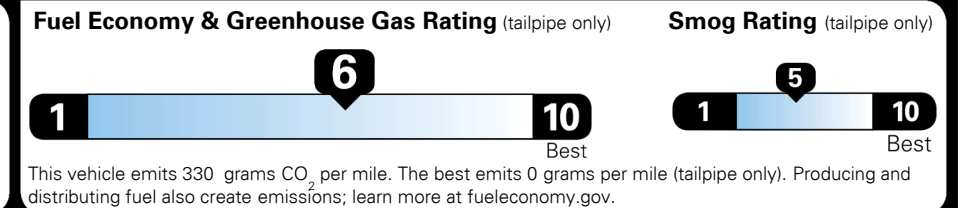

\$ 925.00

TOTAL MANUFACTURER'S SUGGESTED RETAIL PRICE ▶

\$ 26,245.00

TOTAL ADDITIONAL WEIGHT: 7.3

#1 MASS MARKET BRAND IN
 J.D. POWER INITIAL QUALITY,
 5 YEARS IN A ROW.

GIVE IT EVERYTHING

For J.D. Power 2019 award information, go to jdpower.com/awards for more details.

EPA DOT Fuel Economy and Environment

Gasoline Vehicle

You save \$0
 in fuel costs
 over 5 years
 compared to the
 average new vehicle.

Annual fuel cost
\$1,500

Actual results will vary for many reasons, including driving conditions and how you drive and maintain your vehicle. The average new vehicle gets 27 MPG and costs \$7,500 to fuel over 5 years. Cost estimates are based on 15,000 miles per year at \$ 2.70 per gallon. MPGe is miles per gasoline gallon equivalent. Vehicle emissions are a significant cause of climate change and smog.