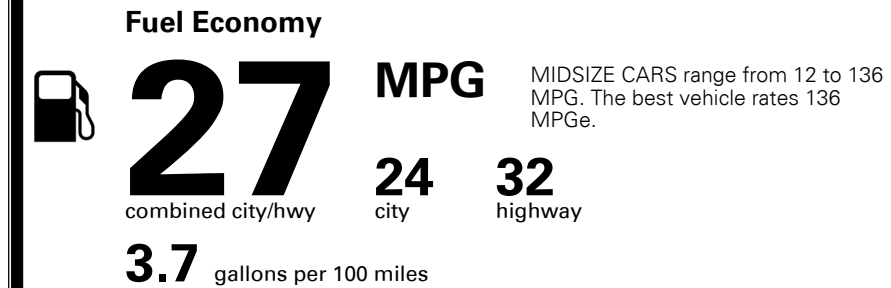

\$ 925.00

TOTAL MANUFACTURER'S SUGGESTED RETAIL PRICE ▶

\$ 26,245.00

TOTAL ADDITIONAL WEIGHT: 7.3

#1 MASS MARKET BRAND IN
 J.D. POWER INITIAL QUALITY,
 5 YEARS IN A ROW.

GIVE IT EVERYTHING

For J.D. Power 2019 award information, go to jdpower.com/awards for more details.

EPA DOT Fuel Economy and Environment

Gasoline Vehicle

You save \$0
 in fuel costs
 over 5 years
 compared to the
 average new vehicle.

Annual fuel cost
\$1,500

Actual results will vary for many reasons, including driving conditions and how you drive and maintain your vehicle. The average new vehicle gets 27 MPG and costs \$7,500 to fuel over 5 years. Cost estimates are based on 15,000 miles per year at \$ 2.70 per gallon. MPGe is miles per gasoline gallon equivalent. Vehicle emissions are a significant cause of climate change and smog.