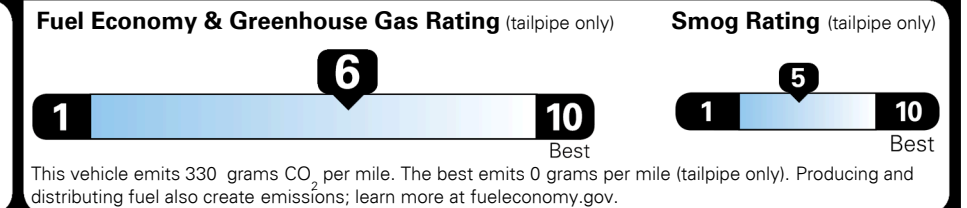

Actual results will vary for many reasons, including driving conditions and how you drive and maintain your vehicle. The average new vehicle gets 27 MPG and costs $7,500 to fuel over 5 years. Cost estimates are based on 15,000 miles per year at $ 2.70 per gallon. MPGe is miles per gasoline gallon equivalent. Vehicle emissions are a significant cause of climate change and smog.

fueleconomy.gov

Calculate personalized estimates and compare vehicles

GOVERNMENT 5-STAR SAFETY RATINGS

Overall Vehicle Score ★★★★★

Based on the combined rating of frontal, side and rollover. Should ONLY be compared to other vehicles of similar size and weight.

Frontal Driver ★★★★★

Crash Passenger ★★★★★

Based on the risk of injury in a frontal impact. Should ONLY be compared to other vehicles of similar size and weight.

Side Front seat ★★★★★

Crash Rear seat ★★★★★

Star ratings based on the risk of injury in a side impact.

Rollover ★★★★★

Star ratings based on the risk of rollover in a single-vehicle crash.

Star ratings range from 1 to 5 stars (★★★★★) with 5 being the highest.

Source: National Highway Traffic Safety Administration (NHTSA).

www.safercar.gov or 1-888-327-4236

Manufacturer's suggested retail price includes Manufacturer's recommended pre-delivery service. License and title fees, state and local taxes and other dealer installed options and accessories are not included in the manufacturer's suggested retail price.

PARTS CONTENT INFORMATION

FOR VEHICLES IN THIS CAR LINE U.S./CANADIAN PARTS CONTENT: 60 %

MAJOR SOURCES OF FOREIGN PARTS: KOREA: 40%

NOTE: PARTS CONTENT DOES NOT INCLUDE FINAL ASSEMBLY, DISTRIBUTION, OR OTHER NON-PARTS COSTS.

FOR THIS VEHICLE FINAL ASSEMBLY POINT: WEST POINT, GA, USA

COUNTRY OF ORIGIN

ENGINE: USA

TRANSMISSION: USA