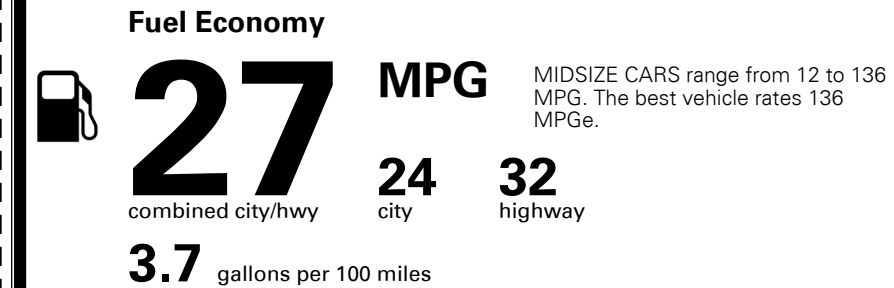

MSRP INCLUDING OPTIONS

INLAND FREIGHT AND HANDLING

TOTAL MANUFACTURER'S SUGGESTED RETAIL PRICE ▶

\$ 26,750.00

EPA DOT Fuel Economy and Environment

Gasoline Vehicle

You save \$0
 in fuel costs over 5 years compared to the average new vehicle.