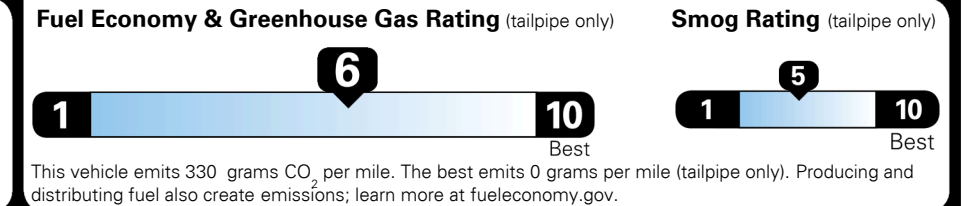

Actual results will vary for many reasons, including driving conditions and how you drive and maintain your vehicle. The average new vehicle gets 27 MPG and costs $7,500 to fuel over 5 years. Cost estimates are based on 15,000 miles per year at $ 2.70 per gallon. MPGe is miles per gasoline gallon equivalent. Vehicle emissions are a significant cause of climate change and smog.

fuel economy.gov

Calculate personalized estimates and compare vehicles

GOVERNMENT 5-STAR SAFETY RATINGS

Overall Vehicle Score ★ ★ ★ ★ ★

Based on the combined rating of frontal, side and rollover.
Should ONLY be compared to other vehicles of similar size and weight.

Frontal Driver ★ ★ ★ ★ ★

Crash Passenger ★ ★ ★ ★ ★

Based on the risk of injury in a frontal impact.
Should ONLY be compared to other vehicles of similar size and weight.

Side Front seat ★ ★ ★ ★ ★

Crash Rear seat ★ ★ ★ ★ ★

Star ratings based on the risk of injury in a side impact.

Rollover ★ ★ ★ ★ ★

Star ratings based on the risk of rollover in a single-vehicle crash.

Star ratings range from 1 to 5 stars (★★★★★) with 5 being the highest.

Source: National Highway Traffic Safety Administration (NHTSA).

www.safercar.gov or 1-888-327-4236

Manufacturer's suggested retail price includes Manufacturer's recommended pre-delivery service. License and title fees, state and local taxes and other dealer installed options and accessories are not included in the manufacturer's suggested retail price.

PARTS CONTENT INFORMATION

FOR VEHICLES IN THIS CAR LINE U.S./CANADIAN PARTS CONTENT: 60 %

MAJOR SOURCES OF FOREIGN PARTS: KOREA: 40%

NOTE: PARTS CONTENT DOES NOT INCLUDE FINAL ASSEMBLY, DISTRIBUTION, OR OTHER NON-PARTS COSTS.

FOR THIS VEHICLE FINAL ASSEMBLY POINT: WEST POINT, GA, USA

COUNTRY OF ORIGIN

ENGINE: USA

TRANSMISSION: USA