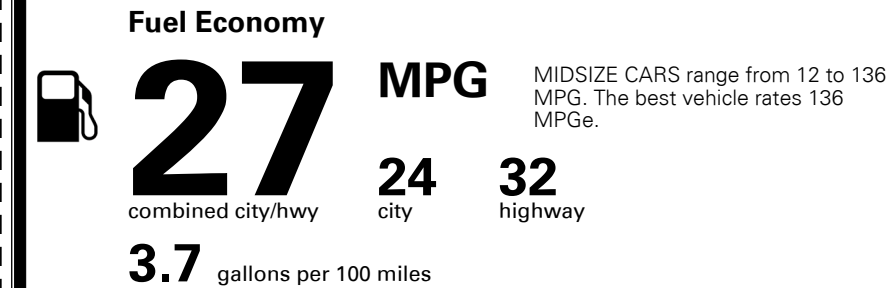

EXTERIOR

Power, Heated Outside Mirrors w/ LED Turn Signal Indicators
Single Projection Headlights w/ LED DRL
16" Alloy Wheels

WARRANTY

10 Year/100,000 Mile Limited Powertrain Warranty
5 Year/60,000 Mile Limited Basic Warranty
5 Year/60,000 Mile Roadside Assistance

MANUFACTURER'S SUGGESTED RETAIL PRICE ▶

$ 24,690.00

COMPARE S FEATURES

Added to/in place of standard LX features

- Power Adj. Driver's Seat w/ Power Lumbar
- Sport Cloth and Leatherette Seat Trim
- Leather Wrapped Steering Wheel
- Front Windows w/ One-Touch Auto-Up/Down
- Alarm with Engine Immobilizer
- Smart Key & Push Button Start
- LED Tail Lamps
- Projector Fog Lamps
- Sport Side Sills with Gloss Black Accent Trim
- Rear Spoiler
- 18" Alloy Wheels

ADDITIONAL INSTALLED EQUIPMENT:
(In addition to or in place of standard features)
Passion Red Paint $495.00
Carpeted Floor Mats $135.00
Interior Lighting $300.00

MSRP INCLUDING OPTIONS

$ 25,620.00

INLAND FREIGHT AND HANDLING

$ 925.00

TOTAL MANUFACTURER'S SUGGESTED RETAIL PRICE ▶

$ 26,545.00

TOTAL ADDITIONAL WEIGHT: 8.0

#1 MASS MARKET BRAND IN
J.D. POWER INITIAL QUALITY,
5 YEARS IN A ROW.

GIVE IT EVERYTHING

For J.D. Power 2019 award information, go to jdpower.com/awards for more details.

EPA DOT Fuel Economy and Environment

Gasoline Vehicle

You save $0
in fuel costs
over 5 years
compared to the
average new vehicle.

Annual fuel cost
$1,500