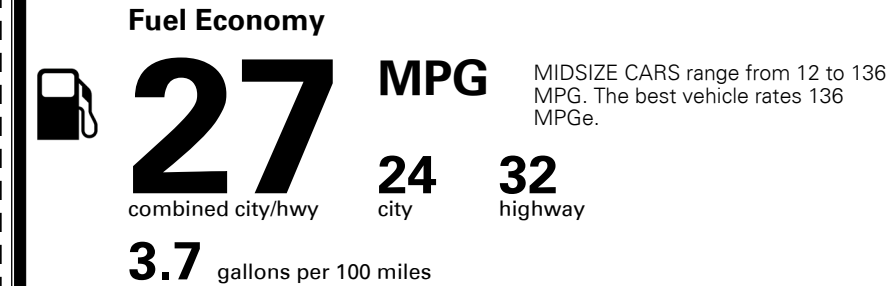

TOTAL MANUFACTURER'S SUGGESTED RETAIL PRICE ▶

\$ 25,800.00

TOTAL ADDITIONAL WEIGHT: 7.8

#1 MASS MARKET BRAND IN
 J.D. POWER INITIAL QUALITY,
 5 YEARS IN A ROW.

GIVE IT EVERYTHING

For J.D. Power 2019 award information, go to jdpower.com/awards for more details.

EPA DOT Fuel Economy and Environment

Gasoline Vehicle

You save \$0
 in fuel costs
 over 5 years
 compared to the
 average new vehicle.

Annual fuel cost
\$1,500

Actual results will vary for many reasons, including driving conditions and how you drive and maintain your vehicle. The average new vehicle gets 27 MPG and costs \$7,500 to fuel over 5 years. Cost estimates are based on 15,000 miles per year at \$ 2.70 per gallon. MPGe is miles per gasoline gallon equivalent. Vehicle emissions are a significant cause of climate change and smog.