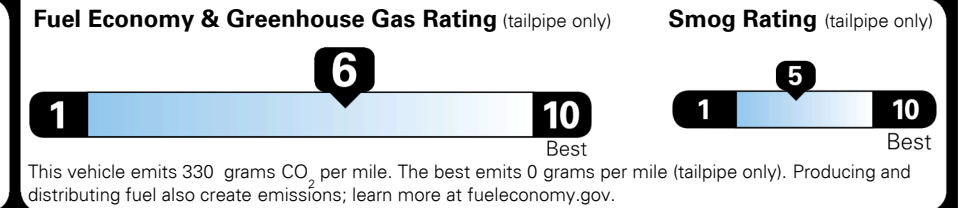

TOTAL MANUFACTURER'S SUGGESTED RETAIL PRICE ▶

\$ 25,800.00

TOTAL ADDITIONAL WEIGHT: 7.8

#1 MASS MARKET BRAND IN
 J.D. POWER INITIAL QUALITY,
 5 YEARS IN A ROW.

GIVE IT EVERYTHING

For J.D. Power 2019 award information, go to jdpower.com/awards for more details.

EPA DOT Fuel Economy and Environment

Gasoline Vehicle

You save \$0
 in fuel costs
 over 5 years
 compared to the
 average new vehicle.

Annual fuel cost
\$1,500

Actual results will vary for many reasons, including driving conditions and how you drive and maintain your vehicle. The average new vehicle gets 27 MPG and costs \$7,500 to fuel over 5 years. Cost estimates are based on 15,000 miles per year at \$ 2.70 per gallon. MPGe is miles per gasoline gallon equivalent. Vehicle emissions are a significant cause of climate change and smog.