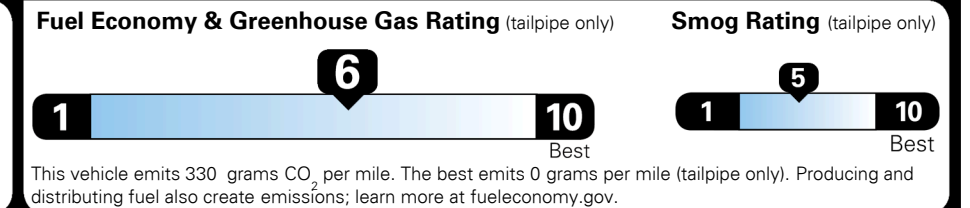

\$495.00
 \$135.00

MSRP INCLUDING OPTIONS

\$ 25,320.00

INLAND FREIGHT AND HANDLING

\$ 925.00

TOTAL MANUFACTURER'S SUGGESTED RETAIL PRICE ▶

\$ 26,245.00

TOTAL ADDITIONAL WEIGHT: 7.3

EPA DOT Fuel Economy and Environment

Gasoline Vehicle

You save \$0
 in fuel costs over 5 years compared to the average new vehicle.

Annual fuel cost \$1,500

Actual results will vary for many reasons, including driving conditions and how you drive and maintain your vehicle. The average new vehicle gets 27 MPG and costs \$7,500 to fuel over 5 years. Cost estimates are based on 15,000 miles per year at \$ 2.70 per gallon. MPGe is miles per gasoline gallon equivalent. Vehicle emissions are a significant cause of climate change and smog.