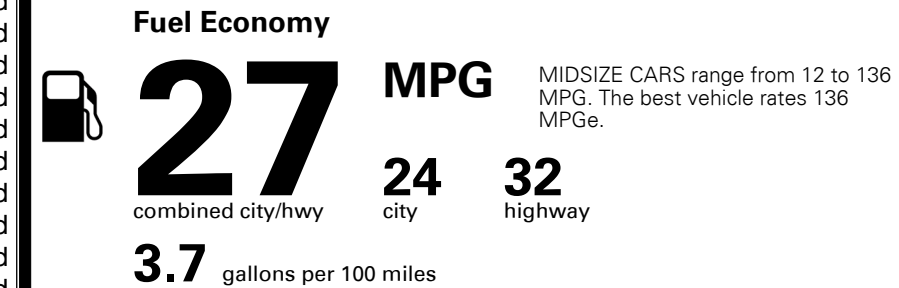

\$495.00
 \$135.00

MSRP INCLUDING OPTIONS

\$ 25,320.00

INLAND FREIGHT AND HANDLING

\$ 925.00

TOTAL MANUFACTURER'S SUGGESTED RETAIL PRICE ▶

\$ 26,245.00

TOTAL ADDITIONAL WEIGHT: 7.3

EPA DOT Fuel Economy and Environment

Gasoline Vehicle

You save \$0
 in fuel costs over 5 years compared to the average new vehicle.

Annual fuel cost \$1,500

Actual results will vary for many reasons, including driving conditions and how you drive and maintain your vehicle. The average new vehicle gets 27 MPG and costs \$7,500 to fuel over 5 years. Cost estimates are based on 15,000 miles per year at \$ 2.70 per gallon. MPGe is miles per gasoline gallon equivalent. Vehicle emissions are a significant cause of climate change and smog.